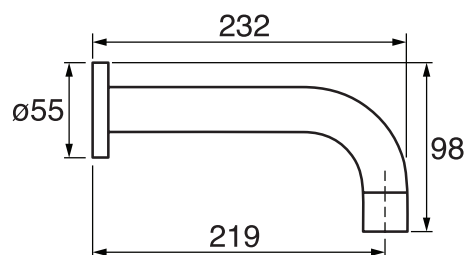

#4915

10" round tub spout

25mm diameter spout
1/2" male NPT inlet
Sliding flange

Finish: Chrome (#99)