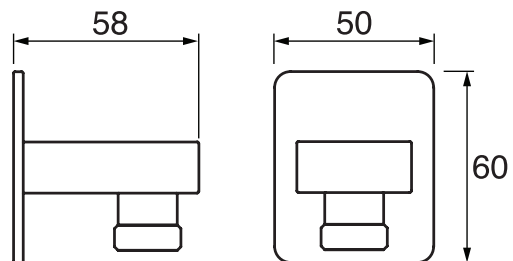

Lina #6029

Wall supply elbow

1/2" male NPT inlet
Easy slide installation

Finish: Chrome (#99)