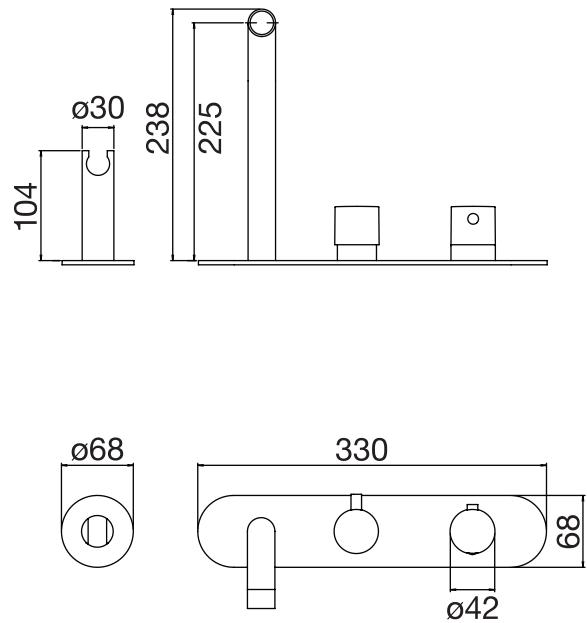

Century #60341RT

3/4" thermostatic wall mount tub with spray

Round trim ONLY – Order rough-in separately
Minimal plate design
Hand shower on separate hook
8 GPM (30.3 L/min.)

Finishes: Chrome (#99)
Graphite (#255)
British Gold (#535)