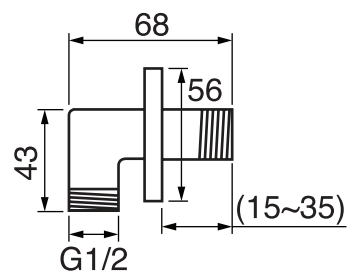

360 #6038

Square wall supply elbow

1/2" male NPT inlet
Sliding flange

Finish: Chrome (#99)