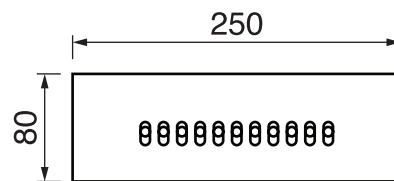

Wavy #6049

Neck/body spray

Built-in, stainless steel material
Wavy rain function, with a 15° water balancing movement
2.2 GPM (8.3 L/min.)

Finish: Chrome (#99)