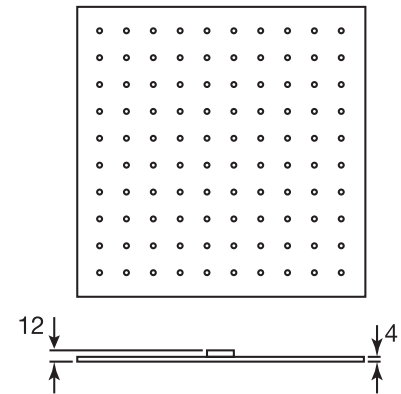

#6079

10" square thin rain head

4 mm in thickness
Easy clean nozzles
High polished stainless steel
2.5 GPM (9.5 L/min.)

Finish: Chrome (#99)