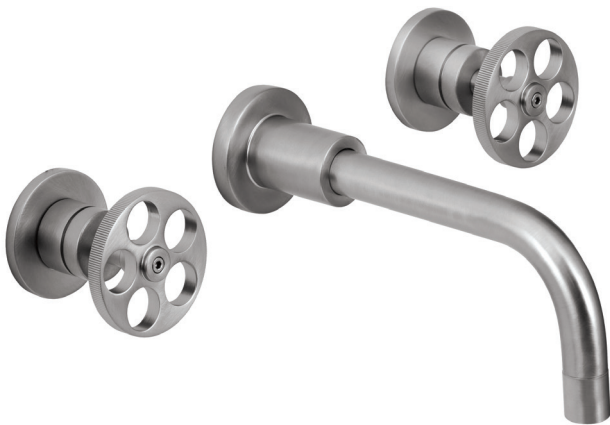

Century #63123

Wall mount basin faucet

Includes one piece rough-in
Drain not included
1.5 GPM (5.7 L/min.)

Finishes: Chrome (#99)
Graphite (#255)
British Gold (#535)