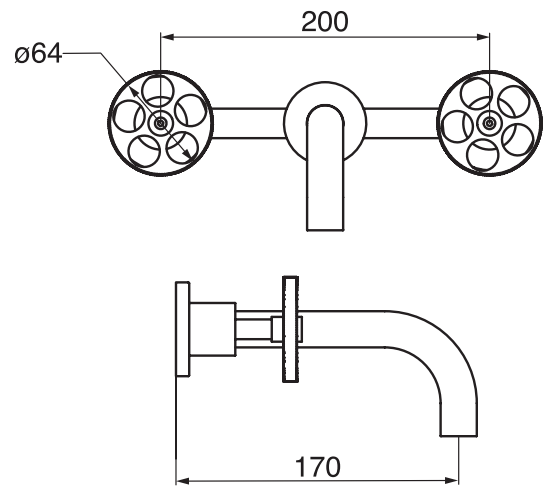

Century #63123

Wall mount basin faucet

Includes one piece rough-in
Drain not included
1.5 GPM (5.7 L/min.)

Finishes: Chrome (#99)
Graphite (#255)
British Gold (#535)