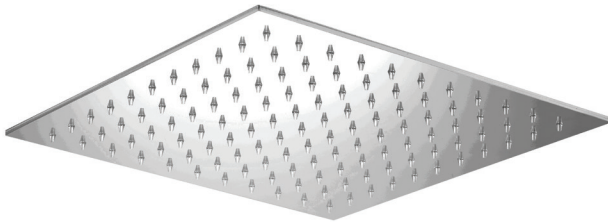

## EDGE #64SD32

Square Shower Design – 2 outlets  
Système de douche design carré – 2 sorties

 .99 Chrome

## #6016

16" shower arm with square flange

1/2" Male NPT inlet  
Sliding flange

Finish: Chrome (#99)

## #6079

10" square thin rain head

4 mm in thickness  
Easy clean nozzles  
High polished stainless steel  
2.5 GPM (9.5 L/min.)

Finish: Chrome (#99)

## Edge #6031

Wall supply elbow

1/2" male NPT inlet  
Easy slide installation

Finish: Chrome (#99)