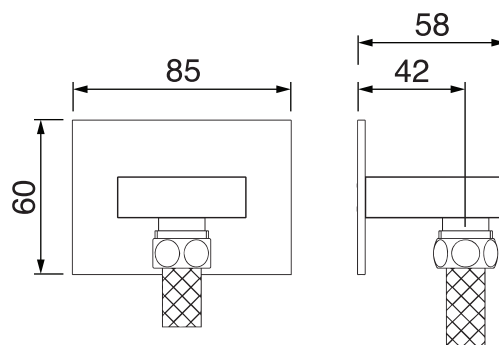

## Edge #6031

Wall supply elbow

1/2" male NPT inlet  
Easy slide installation

Finish: Chrome (#99)