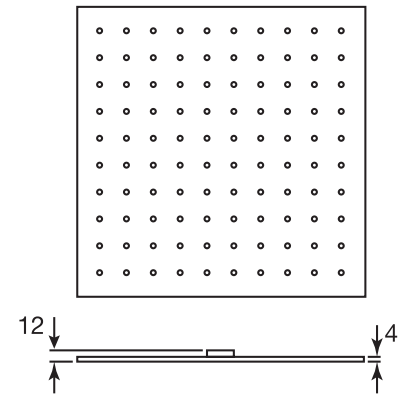

## #6016

16" shower arm with square flange

1/2" Male NPT inlet  
Sliding flange

Finish: Chrome (#99)

## #6079

10" square thin rain head

4 mm in thickness  
Easy clean nozzles  
High polished stainless steel  
2.5 GPM (9.5 L/min.)

Finish: Chrome (#99)