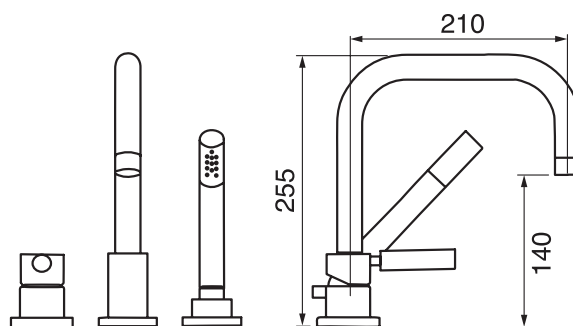

## Volero #66306

3 piece deck mount tub filler with spray

5 GPM (18.9 L/min.)

Finish: Chrome (#99)