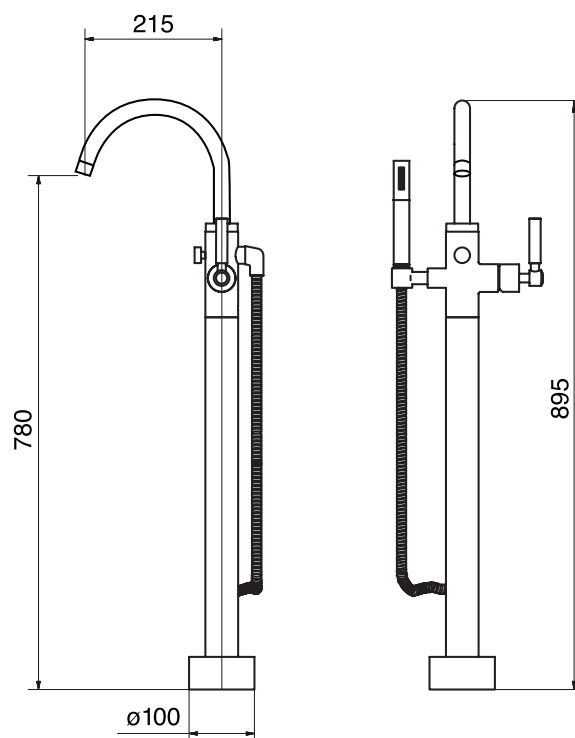

## Volero #66311

Floor mount tub filler with hand shower

Includes rough-in  
5 GPM (18.9 L/min.)

Finish: Chrome (#99)