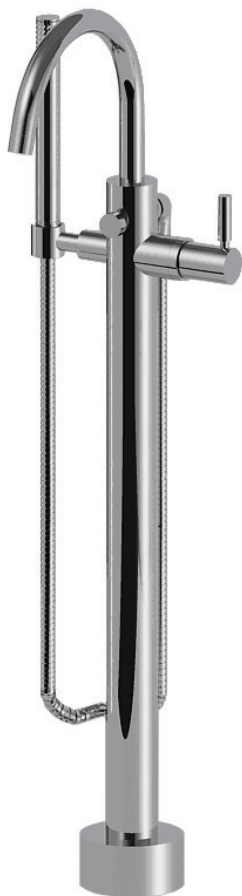

## Volero #66311

Floor mount tub filler with hand shower

Includes rough-in  
5 GPM (18.9 L/min.)

Finish: Chrome (#99)