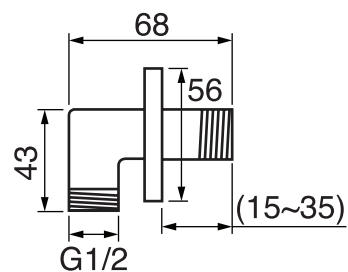

VOLERO #66SD41

Square Shower Design – 3 outlets
Système de douche design carré – 3 sorties

 .99 Chrome

#6019

18" shower arm with square flange

1/2" Male NPT inlet
Sliding flange

Finish: Chrome (#99)

#6079

10" square thin rain head

4 mm in thickness
Easy clean nozzles
High polished stainless steel
2.5 GPM (9.5 L/min.)

Finish: Chrome (#99)

#75118

Shower rail kit

Includes bar, hose and hand shower
2 position spray
Easy clean nozzles
2.5 GPM (9.5 L/min.)

Finish: Chrome (#99)

360 #6038

Square wall supply elbow

1/2" male NPT inlet
Sliding flange

Finish: Chrome (#99)

Emotion #6047

Square flush mount body spray

Directional head
Easy clean nozzles
1.5 GPM (5.7 L/min.)