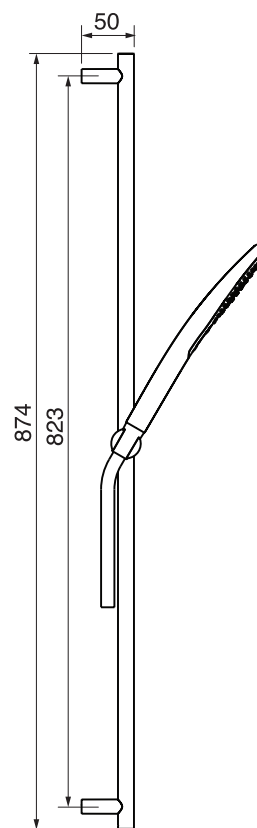

VOLERO #66SD41

Square Shower Design – 3 outlets
Système de douche design carré – 3 sorties

 .99 Chrome

#6019

18" shower arm with square flange

1/2" Male NPT inlet
Sliding flange

Finish: Chrome (#99)

#6079

10" square thin rain head

4 mm in thickness
Easy clean nozzles
High polished stainless steel
2.5 GPM (9.5 L/min.)

Finish: Chrome (#99)

#75118

Shower rail kit

Includes bar, hose and hand shower
2 position spray
Easy clean nozzles
2.5 GPM (9.5 L/min.)

Finish: Chrome (#99)

360 #6038

Square wall supply elbow

1/2" male NPT inlet
Sliding flange

Finish: Chrome (#99)

Emotion #6047

Square flush mount body spray

Directional head
Easy clean nozzles
1.5 GPM (5.7 L/min.)