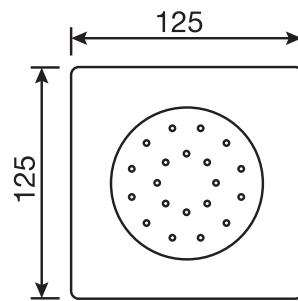

10" square thin rain head

4 mm in thickness
Easy clean nozzles
High polished stainless steel
2.5 GPM (9.5 L/min.)

Finish: Chrome (#99)

#75118

Shower rail kit

Includes bar, hose and hand shower
2 position spray
Easy clean nozzles
2.5 GPM (9.5 L/min.)

Finish: Chrome (#99)

360 #6038

Square wall supply elbow

1/2" male NPT inlet
Sliding flange

Finish: Chrome (#99)

Emotion #6047

Square flush mount body spray

Directional head
Easy clean nozzles
1.5 GPM (5.7 L/min.)