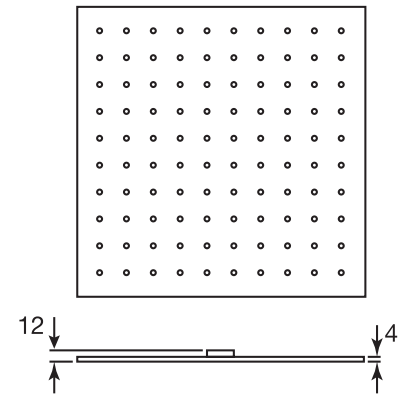

VOLERO #66SD41

Square Shower Design – 3 outlets
Système de douche design carré – 3 sorties

 .99 Chrome

#6019

18" shower arm with square flange

1/2" Male NPT inlet
Sliding flange

Finish: Chrome (#99)

#6079

10" square thin rain head

4 mm in thickness
Easy clean nozzles
High polished stainless steel
2.5 GPM (9.5 L/min.)

Finish: Chrome (#99)

#75118

Shower rail kit

Includes bar, hose and hand shower
2 position spray
Easy clean nozzles
2.5 GPM (9.5 L/min.)

Finish: Chrome (#99)

360 #6038

Square wall supply elbow

1/2" male NPT inlet
Sliding flange

Finish: Chrome (#99)

Emotion #6047

Square flush mount body spray

Directional head
Easy clean nozzles
1.5 GPM (5.7 L/min.)