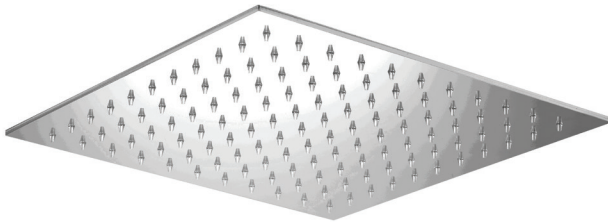

VOLERO #66SD41

Square Shower Design – 3 outlets
Système de douche design carré – 3 sorties

 .99 Chrome

#6019

18" shower arm with square flange

1/2" Male NPT inlet
Sliding flange

Finish: Chrome (#99)

#6079

10" square thin rain head

4 mm in thickness
Easy clean nozzles
High polished stainless steel
2.5 GPM (9.5 L/min.)

Finish: Chrome (#99)

#75118

Shower rail kit

Includes bar, hose and hand shower
2 position spray
Easy clean nozzles
2.5 GPM (9.5 L/min.)

Finish: Chrome (#99)

360 #6038

Square wall supply elbow

1/2" male NPT inlet
Sliding flange

Finish: Chrome (#99)

Emotion #6047

Square flush mount body spray

Directional head
Easy clean nozzles
1.5 GPM (5.7 L/min.)

Finish: Chrome (#99)