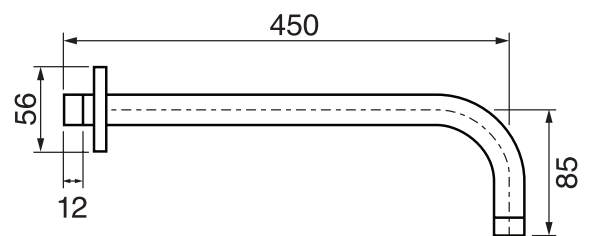

VOLERO #66SD41

Square Shower Design – 3 outlets
Système de douche design carré – 3 sorties

 .99 Chrome

#6019

18" shower arm with square flange

1/2" Male NPT inlet
Sliding flange

Finish: Chrome (#99)

#6079

10" square thin rain head

4 mm in thickness
Easy clean nozzles
High polished stainless steel
2.5 GPM (9.5 L/min.)

Finish: Chrome (#99)

#75118

Shower rail kit

Includes bar, hose and hand shower
2 position spray
Easy clean nozzles
2.5 GPM (9.5 L/min.)

Finish: Chrome (#99)

360 #6038

Square wall supply elbow

1/2" male NPT inlet
Sliding flange

Finish: Chrome (#99)

Emotion #6047

Square flush mount body spray

Directional head
Easy clean nozzles
1.5 GPM (5.7 L/min.)