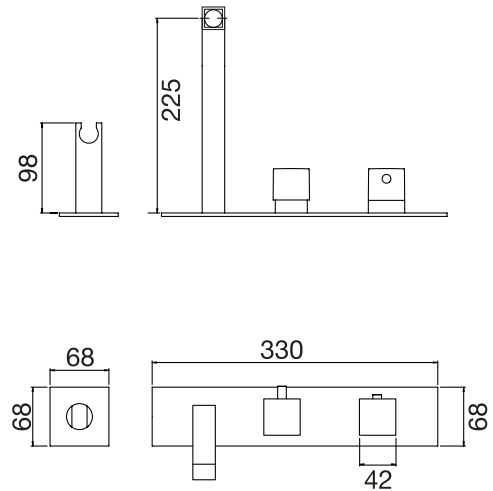

Lexus #68341T

3/4" thermostatic wall mount tub with spray

Square trim ONLY – Order rough-in separately
Minimal plate design
Hand shower on separate hook
8 GPM (30.3 L/min.)

Finish: Chrome (#99)