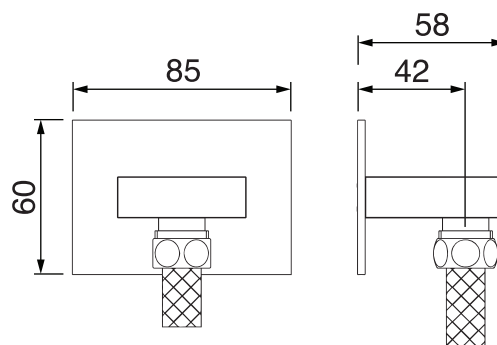

CaBano

Specs Sheet
Fiche technique

LEXUS #68SD30C

Square Shower Design – 2 outlets
Système de douche design carré – 2 sorties

 .99 Chrome

#6007

6" ceiling arm with square flange

1/2" Male NPT inlet
Sliding flange

Finish: Chrome (#99)

#6079

10" square thin rain head

4 mm in thickness
Easy clean nozzles
High polished stainless steel
2.5 GPM (9.5 L/min.)

Finish: Chrome (#99)

#75117

Shower rail kit

Includes bar, hose and hand shower
Single spray hand shower
Easy clean nozzles
2 GPM (7.5 L/min.)

Finish: Chrome (#99)

Edge #6031

Wall supply elbow

1/2" male NPT inlet
Easy slide installation

Finish: Chrome (#99)