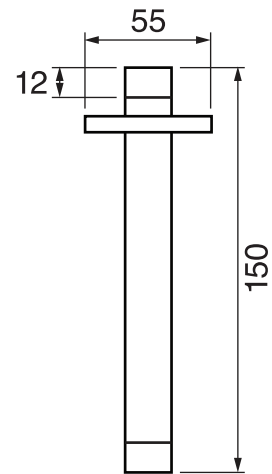

CaBano

Specs Sheet
Fiche technique

LEXUS #68SD30C

Square Shower Design – 2 outlets
Système de douche design carré – 2 sorties

 .99 Chrome

#6007

6" ceiling arm with square flange

1/2" Male NPT inlet
Sliding flange

Finish: Chrome (#99)

#6079

10" square thin rain head

4 mm in thickness
Easy clean nozzles
High polished stainless steel
2.5 GPM (9.5 L/min.)

Finish: Chrome (#99)

#75117

Shower rail kit

Includes bar, hose and hand shower
Single spray hand shower
Easy clean nozzles
2 GPM (7.5 L/min.)

Finish: Chrome (#99)

Edge #6031

Wall supply elbow

1/2" male NPT inlet
Easy slide installation

Finish: Chrome (#99)