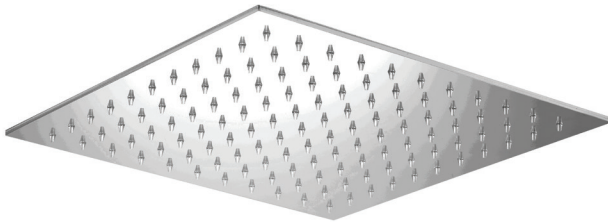

CaBano

Specs Sheet
Fiche technique

LEXUS #68SD30C

Square Shower Design – 2 outlets
Système de douche design carré – 2 sorties

 .99 Chrome

#6007

6" ceiling arm with square flange

1/2" Male NPT inlet
Sliding flange

Finish: Chrome (#99)

#6079

10" square thin rain head

4 mm in thickness
Easy clean nozzles
High polished stainless steel
2.5 GPM (9.5 L/min.)

Finish: Chrome (#99)

#75117

Shower rail kit

Includes bar, hose and hand shower
Single spray hand shower
Easy clean nozzles
2 GPM (7.5 L/min.)

Finish: Chrome (#99)

Edge #6031

Wall supply elbow

1/2" male NPT inlet
Easy slide installation

Finish: Chrome (#99)