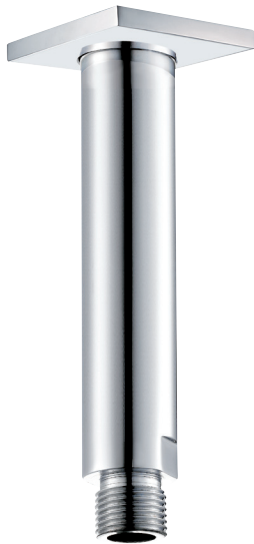

CaBano

Specs Sheet
Fiche technique

LEXUS #68SD30C

Square Shower Design – 2 outlets
Système de douche design carré – 2 sorties

 .99 Chrome

#6007

6" ceiling arm with square flange

1/2" Male NPT inlet
Sliding flange

Finish: Chrome (#99)

#6079

10" square thin rain head

4 mm in thickness
Easy clean nozzles
High polished stainless steel
2.5 GPM (9.5 L/min.)

Finish: Chrome (#99)

#75117

Shower rail kit

Includes bar, hose and hand shower
Single spray hand shower
Easy clean nozzles
2 GPM (7.5 L/min.)

Finish: Chrome (#99)

Edge #6031

Wall supply elbow

1/2" male NPT inlet
Easy slide installation

Finish: Chrome (#99)