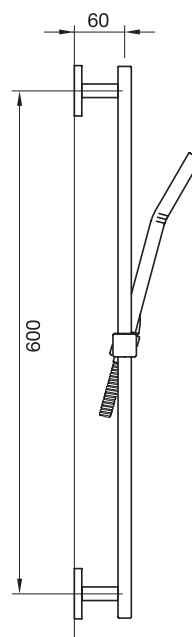

CaBano

Specs Sheet
Fiche technique

LEXUS #68SD30C

Square Shower Design – 2 outlets
Système de douche design carré – 2 sorties

 .99 Chrome

#6007

6" ceiling arm with square flange

1/2" Male NPT inlet
Sliding flange

Finish: Chrome (#99)

#6079

10" square thin rain head

4 mm in thickness
Easy clean nozzles
High polished stainless steel
2.5 GPM (9.5 L/min.)

Finish: Chrome (#99)

#75117

Shower rail kit

Includes bar, hose and hand shower
Single spray hand shower
Easy clean nozzles
2 GPM (7.5 L/min.)

Finish: Chrome (#99)

Edge #6031

Wall supply elbow

1/2" male NPT inlet
Easy slide installation

Finish: Chrome (#99)