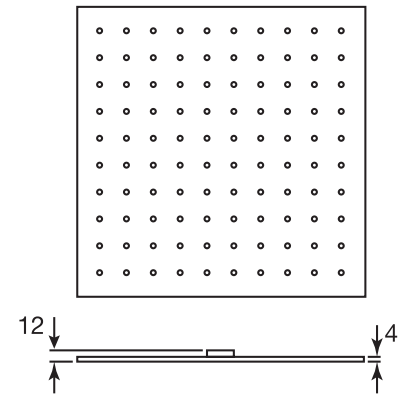

CaBano

Specs Sheet
Fiche technique

LEXUS #68SD30C

Square Shower Design – 2 outlets
Système de douche design carré – 2 sorties

 .99 Chrome

#6007

6" ceiling arm with square flange

1/2" Male NPT inlet
Sliding flange

Finish: Chrome (#99)

#6079

10" square thin rain head

4 mm in thickness
Easy clean nozzles
High polished stainless steel
2.5 GPM (9.5 L/min.)

Finish: Chrome (#99)

#75117

Shower rail kit

Includes bar, hose and hand shower
Single spray hand shower
Easy clean nozzles
2 GPM (7.5 L/min.)

Finish: Chrome (#99)

Edge #6031

Wall supply elbow

1/2" male NPT inlet
Easy slide installation

Finish: Chrome (#99)