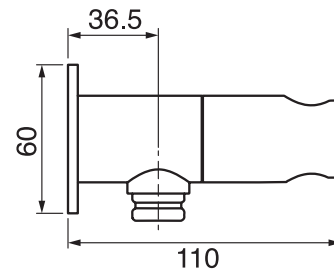

## Wily #7434

Hand shower & holder w/closure

Round metal sprayer with round flange  
Easy clean nozzles  
1/2" male NPT inlet  
Turn mounting hook for on-off  
Easy slide installation

Finish: Chrome (#99)