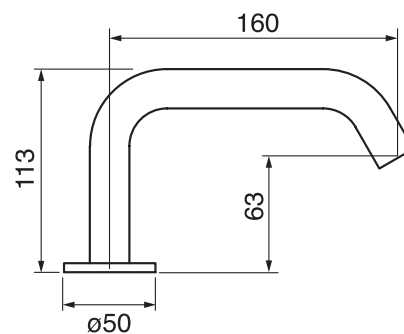

Program 1 #84107D

Widespread basin faucet

Includes push drain
1.5 GPM (5.7 L/min.)

Finishes: Chrome (#99)
Montreal Black (#375)
Brushed Gold (#515)