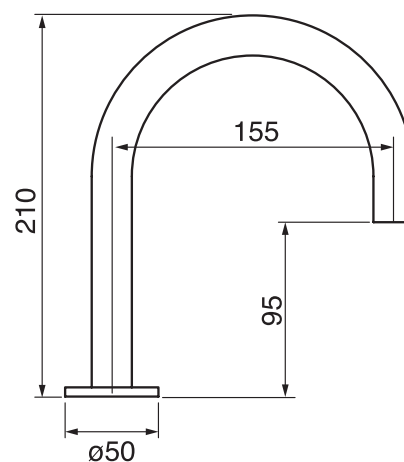

Program 1 #84108D

Widespread basin faucet

Includes push drain
1.5 GPM (5.7 L/min.)

Finishes: Chrome (#99)
Montreal Black (#375)
Brushed Gold (#515)