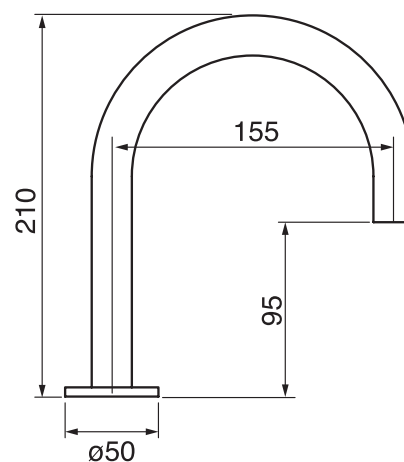

Program 1 #85108D

Widespread basin faucet

Includes push drain
1.5 GPM (5.7 L/min.)

Finishes: Chrome (#99)
Montreal Black (#375)
Brushed Gold (#515)