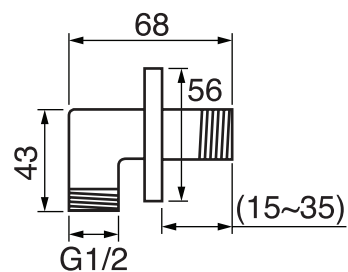

CaBano

Specs Sheet
Fiche technique

PROGRAM 1 #89SD40

Square Shower Design – 2 outlets
Système de douche design carré – 2 sorties

 .99 Chrome

#6019

18" shower arm with square flange

1/2" Male NPT inlet
Sliding flange

Finish: Chrome (#99)

#6079

10" square thin rain head

4 mm in thickness
Easy clean nozzles
High polished stainless steel
2.5 GPM (9.5 L/min.)

Finish: Chrome (#99)

#75149

Shower rail kit

Includes bar, hose and hand shower
3 position spray
Easy clean nozzles
2.5 GPM (9.5 L/min.)

Finish: Chrome (#99)

360 #6038

Square wall supply elbow

1/2" male NPT inlet
Sliding flange

Finish: Chrome (#99)