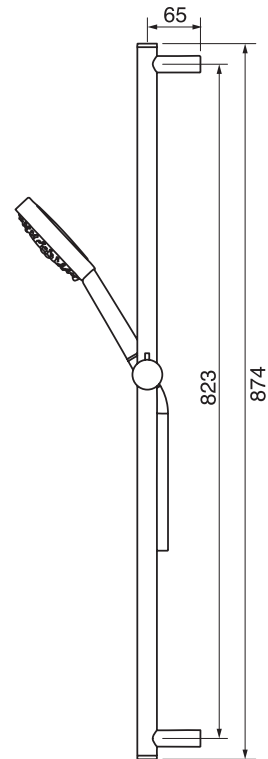

CaBano

Specs Sheet
Fiche technique

PROGRAM 1 #89SD40

Square Shower Design – 2 outlets
Système de douche design carré – 2 sorties

 .99 Chrome

#6019

18" shower arm with square flange

1/2" Male NPT inlet
Sliding flange

Finish: Chrome (#99)

#6079

10" square thin rain head

4 mm in thickness
Easy clean nozzles
High polished stainless steel
2.5 GPM (9.5 L/min.)

Finish: Chrome (#99)

#75149

Shower rail kit

Includes bar, hose and hand shower
3 position spray
Easy clean nozzles
2.5 GPM (9.5 L/min.)

Finish: Chrome (#99)

360 #6038

Square wall supply elbow

1/2" male NPT inlet
Sliding flange

Finish: Chrome (#99)