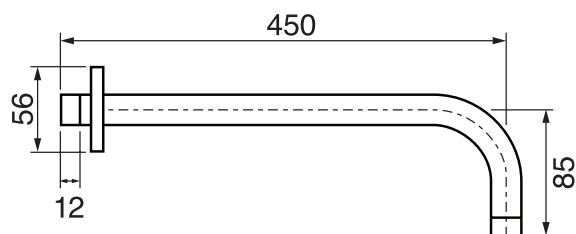

CaBano

Specs Sheet
Fiche technique

PROGRAM 1 #89SD40

Square Shower Design – 2 outlets
Système de douche design carré – 2 sorties

 .99 Chrome

#6019

18" shower arm with square flange

1/2" Male NPT inlet
Sliding flange

Finish: Chrome (#99)

#6079

10" square thin rain head

4 mm in thickness
Easy clean nozzles
High polished stainless steel
2.5 GPM (9.5 L/min.)

Finish: Chrome (#99)

#75149

Shower rail kit

Includes bar, hose and hand shower
3 position spray
Easy clean nozzles
2.5 GPM (9.5 L/min.)

Finish: Chrome (#99)

360 #6038

Square wall supply elbow

1/2" male NPT inlet
Sliding flange

Finish: Chrome (#99)