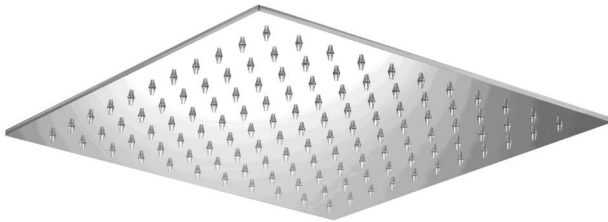

CaBano

Specs Sheet
Fiche technique

PROGRAM 1 #89SD40

Square Shower Design – 2 outlets
Système de douche design carré – 2 sorties

 .99 Chrome

#6019

18" shower arm with square flange

1/2" Male NPT inlet
Sliding flange

Finish: Chrome (#99)

#6079

10" square thin rain head

4 mm in thickness
Easy clean nozzles
High polished stainless steel
2.5 GPM (9.5 L/min.)

Finish: Chrome (#99)

#75149

Shower rail kit

Includes bar, hose and hand shower
3 position spray
Easy clean nozzles
2.5 GPM (9.5 L/min.)

Finish: Chrome (#99)

360 #6038

Square wall supply elbow

1/2" male NPT inlet
Sliding flange

Finish: Chrome (#99)