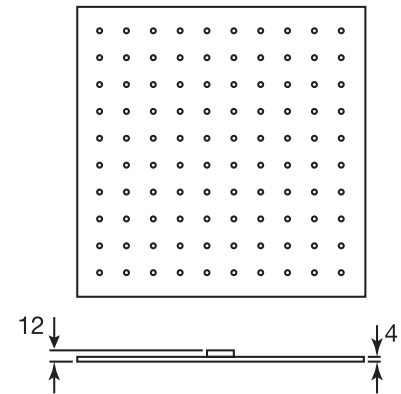

CaBano

Specs Sheet
Fiche technique

PROGRAM 1 #89SD40

Square Shower Design – 2 outlets
Système de douche design carré – 2 sorties

 .99 Chrome

#6019

18" shower arm with square flange

1/2" Male NPT inlet
Sliding flange

Finish: Chrome (#99)

#6079

10" square thin rain head

4 mm in thickness
Easy clean nozzles
High polished stainless steel
2.5 GPM (9.5 L/min.)

Finish: Chrome (#99)

#75149

Shower rail kit

Includes bar, hose and hand shower
3 position spray
Easy clean nozzles
2.5 GPM (9.5 L/min.)

Finish: Chrome (#99)

360 #6038

Square wall supply elbow

1/2" male NPT inlet
Sliding flange

Finish: Chrome (#99)