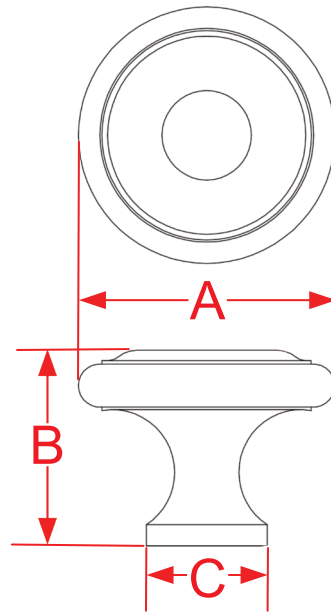

Series 119, 129, 139 and 150 Cabinet Knobs

Finishes for Life
TARNISH-FREE GUARANTEED

Part #	A Overall	B Projection	C Base
119	0.6250"	0.6250"	0.3750"
129	0.8750"	0.8750"	0.5000"
139	1.1250"	1.0000"	0.5000"
150	1.5000"	1.5000"	0.7500"
Custom Sizing Available			