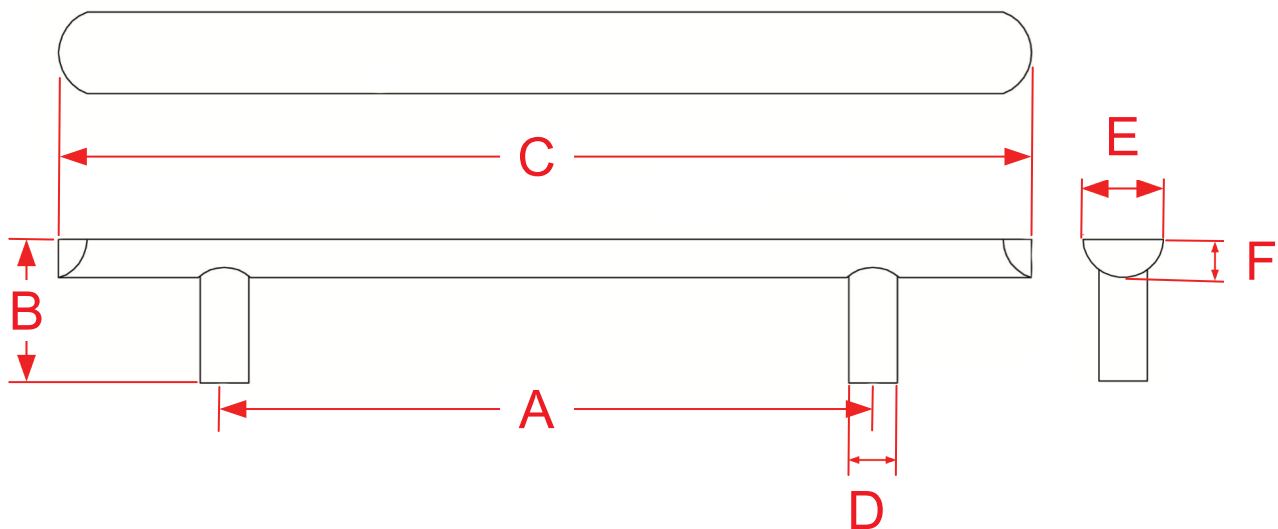

256 Series Door & Appliance Pulls

Finishes for Life
TARNISH-FREE GUARANTEED

Part #	A Center to Center	B Projection	C Overall	D Base	E Bar Width	F Bar Height
256-8	8.0000"	1.7500"	12.0000"	0.6250"	1.0000"	0.5000"
256-10	10.0000"	1.7500"	14.0000"	0.6250"	1.0000"	0.5000"
256-12	12.0000"	1.7500"	16.0000"	0.6250"	1.0000"	0.5000"
Custom Sizing Available						