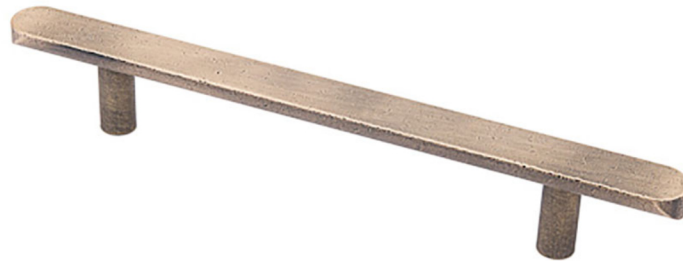

256 Series Door & Appliance Pulls

Finishes for Life
TARNISH-FREE GUARANTEED

Part #	A Center to Center	B Projection	C Overall	D Base	E Bar Width	F Bar Height
256-8	8.0000"	1.7500"	12.0000"	0.6250"	1.0000"	0.5000"
256-10	10.0000"	1.7500"	14.0000"	0.6250"	1.0000"	0.5000"
256-12	12.0000"	1.7500"	16.0000"	0.6250"	1.0000"	0.5000"
Custom Sizing Available						