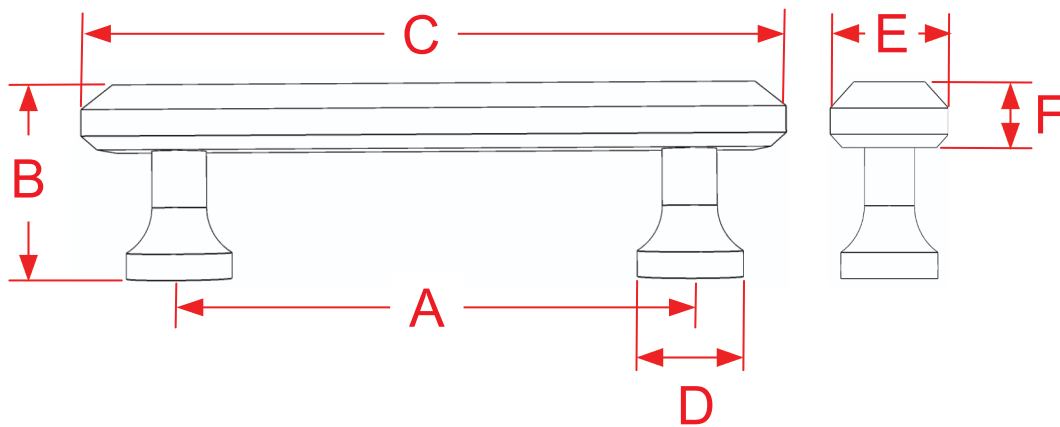

272 Series Cabinet Door & Appliance Pulls

Finishes for Life
TARNISH-FREE GUARANTEED

Part #	A Center to Center	B Projection	C Overall	D Base	E Bar Width	F Bar Height
272-3	3.0000"	1.1250"	4.0000"	0.6250"	0.7500"	0.3750"
272-6	6.0000"	1.1250"	8.0000"	0.6250"	0.7500"	0.3750"
272-10	10.0000"	1.1250"	14.0000"	0.6250"	0.7500"	0.3750"
Custom Sizing Available						