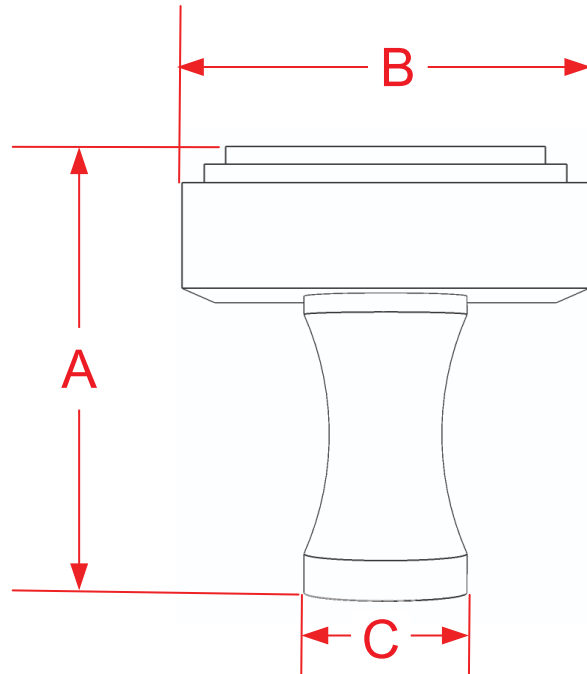

# 623, 624 & 625 Cabinet Knobs

Finishes for Life  
TARNISH-FREE GUARANTEED

	A	B	C
Part #	Projection	Diameter	Base Diameter
623	1.1875"	1.0000"	0.4375"
624	1.1875"	1.2500"	0.4375"
625	1.1875"	1.5000"	0.4375"
Custom Sizing Available			