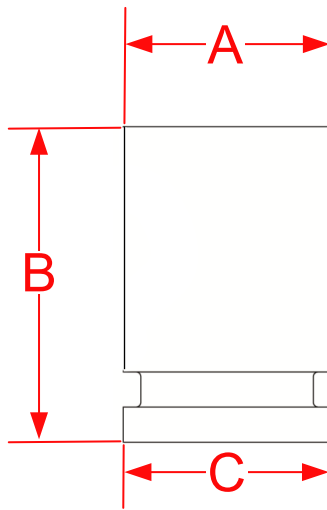

# Series 144, 145 and 146 Cabinet Knobs

Finishes for Life  
TARNISH-FREE GUARANTEED

	A	B	C
Part #	Overall	Projection	Base
144	0.5000"	1.0000"	0.5000"
145	0.7500"	1.1250"	0.7500"
146	1.0000"	1.2500"	1.0000"
Custom Sizing Available			