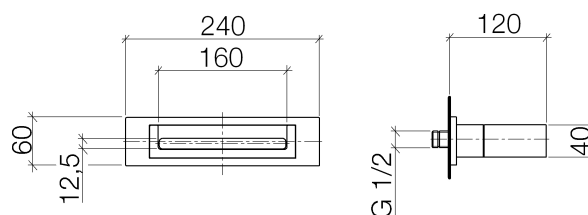

Product specifications

- **120 mm projection**
- cascade
- cover plate 240 x 60 mm
- 1/2" connection
- plug-link mounting
- max. flow 26.5 l/min

Surfaces

- | | |
|-----------------|-------------|
| • chrome | 13420979-00 |
| • platinum matt | 13420979-06 |
| • platinum | 13420979-08 |
| • matt black | 13420979-33 |
| • Cyprum | 13420979-49 |

Exploded assembly drawing

Order quantity

No.	Article number	Name	Installation quantity
1	0430310240190	fixing set	1
2	09179705690	holder	1
3	9024050080090	nipple set	1
4	09141050490	seal	1
5	9029300400090	insert	1
6	0917110442090	distributor	1
7	092797034ff	rosette	1
8	09311104990	pin	1
9	09303014790	screw	1
10	09303008690	screw	1
11	093001104ff	casing	1
12	09140350490	seal	1
13	091194046ff	spout	1