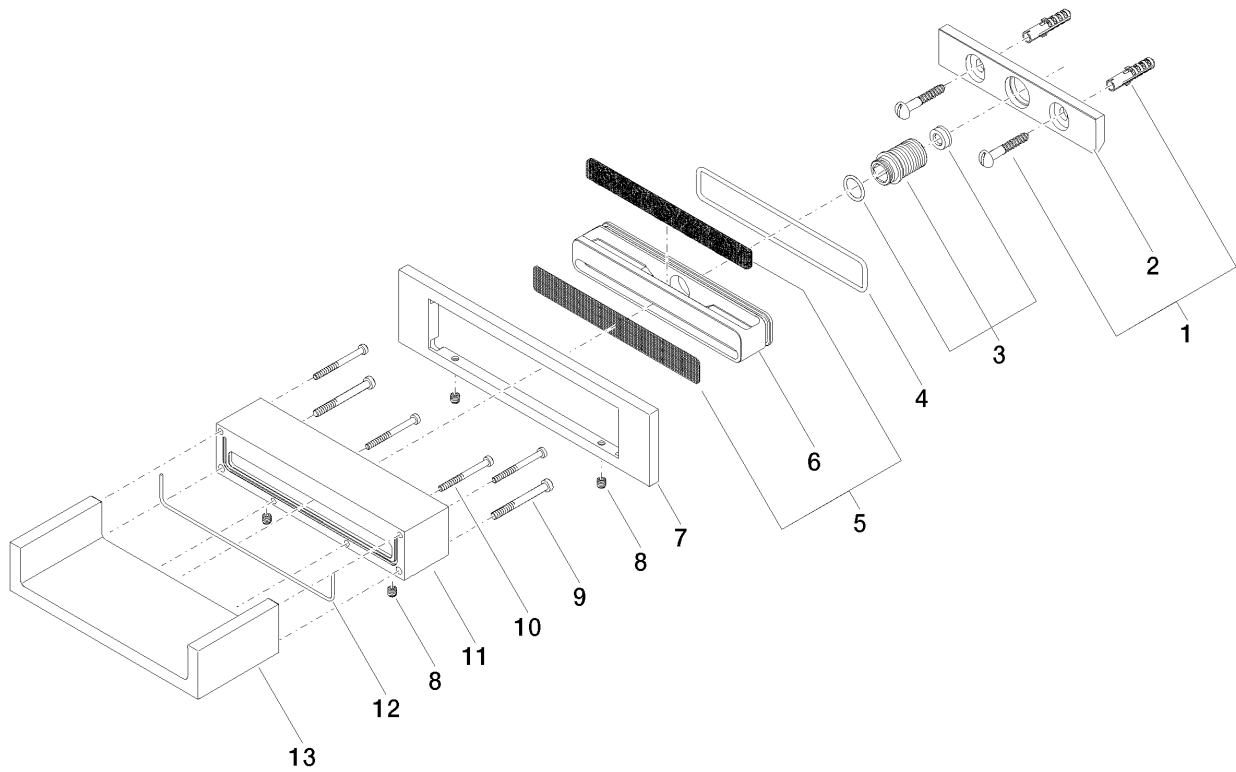

Product specifications

- **120 mm projection**
- cascade
- cover plate 240 x 60 mm
- 1/2" connection
- plug-link mounting
- max. flow 26.5 l/min

Surfaces

- | | |
|-----------------|-------------|
| • chrome | 13420979-00 |
| • platinum matt | 13420979-06 |
| • platinum | 13420979-08 |
| • matt black | 13420979-33 |
| • Cyprum | 13420979-49 |

Exploded assembly drawing

Order quantity

No.	Article number	Name	Installation quantity
1	0430310240190	fixing set	1
2	09179705690	holder	1
3	9024050080090	nipple set	1
4	09141050490	seal	1
5	9029300400090	insert	1
6	0917110442090	distributor	1
7	092797034ff	rosette	1
8	09311104990	pin	1
9	09303014790	screw	1
10	09303008690	screw	1
11	093001104ff	casing	1
12	09140350490	seal	1
13	091194046ff	spout	1

Flow rate chart

Trajectory diagram