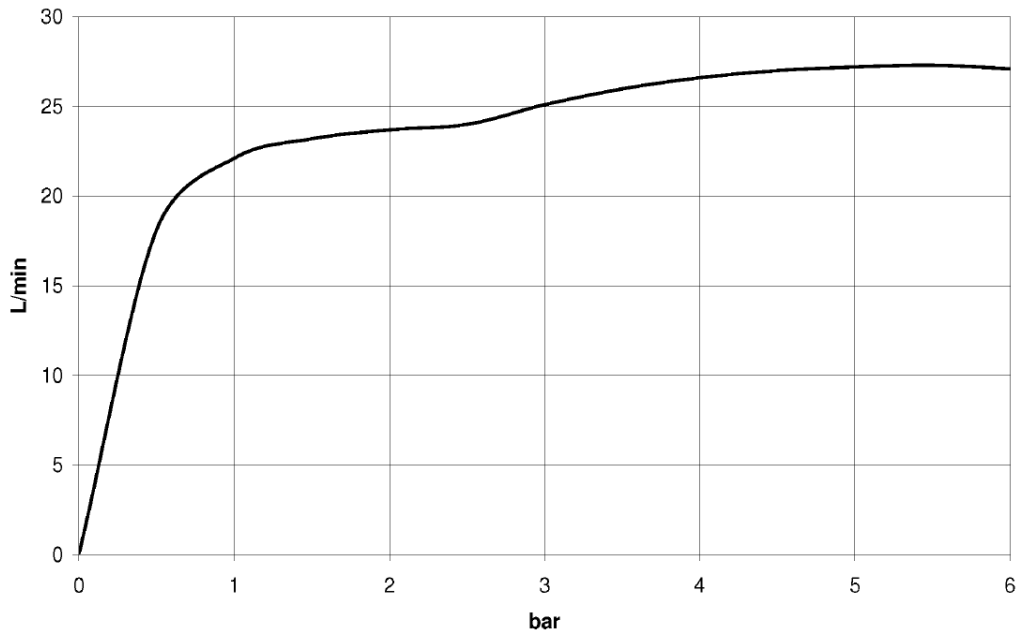

Product specifications

- **120 mm projection**
- cascade
- cover plate 240 x 60 mm
- 1/2" connection
- plug-link mounting
- max. flow 26.5 l/min

Surfaces

- | | |
|-----------------|-------------|
| • chrome | 13420979-00 |
| • platinum matt | 13420979-06 |
| • platinum | 13420979-08 |
| • matt black | 13420979-33 |
| • Cyprum | 13420979-49 |

Exploded assembly drawing

Order quantity

No.	Article number	Name	Installation quantity
1	0430310240190	fixing set	1
2	09179705690	holder	1
3	9024050080090	nipple set	1
4	09141050490	seal	1
5	9029300400090	insert	1
6	0917110442090	distributor	1
7	092797034ff	rosette	1
8	09311104990	pin	1
9	09303014790	screw	1
10	09303008690	screw	1
11	093001104ff	casing	1
12	09140350490	seal	1
13	091194046ff	spout	1

Flow rate chart

Trajectory diagram