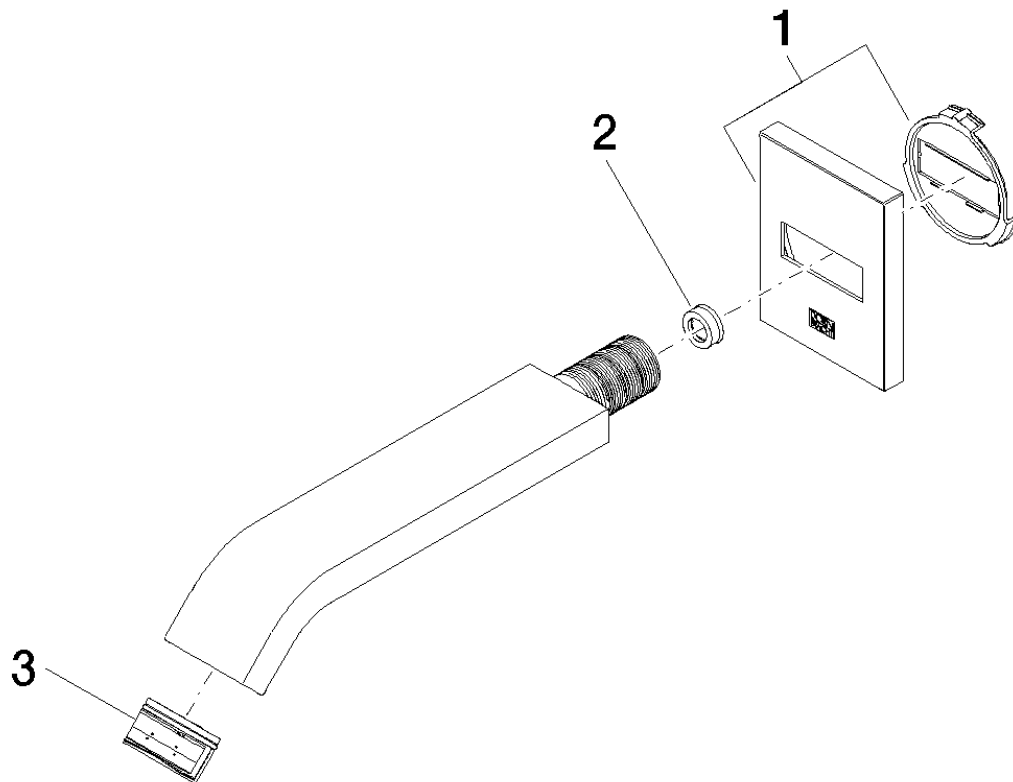

**Touchfree Wall-mounted basin spout 170mm without pop-up waste**  
Article number: 13800670

**Exploded assembly drawing**

## Touchfree Wall-mounted basin spout 170mm without pop-up waste

Article number: 13800670

### Order quantity

No.	Article number	Name	Installation quantity
1	90276700500ff	rosette	1
2	09230107990	flow reducer	1
3	9029030450090	aerator	1

**Flow rate chart**