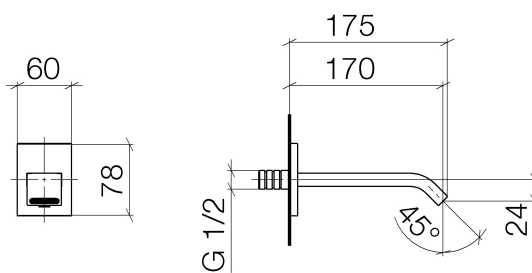

**Touchfree Wall-mounted basin spout 170mm without pop-up waste**  
Article number: 13800670

**Exploded assembly drawing**

## Touchfree Wall-mounted basin spout 170mm without pop-up waste

Article number: 13800670

### Order quantity

No.	Article number	Name	Installation quantity
1	90276700500ff	rosette	1
2	09230107990	flow reducer	1
3	9029030450090	aerator	1

**Flow rate chart**