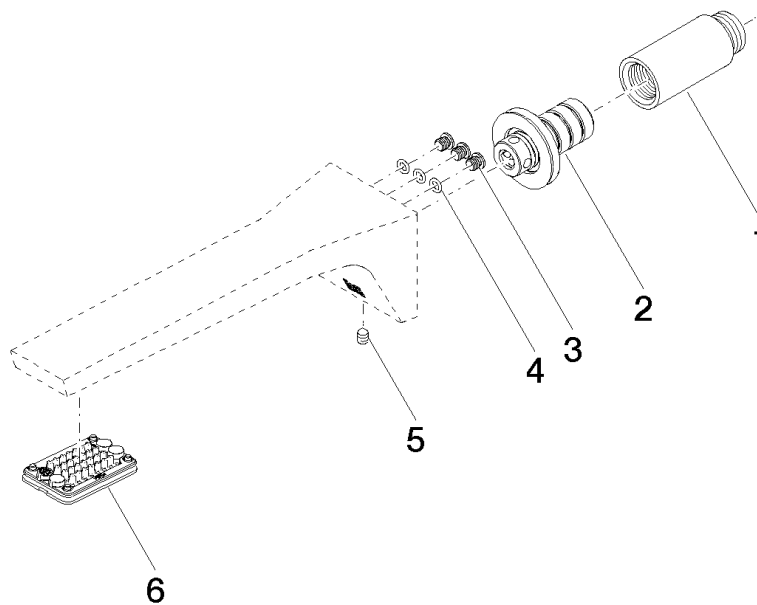

Product specifications

- **200 mm projection**
- fixed spout
- rectangular spray pattern with 40 individual jets
- hole diameter 37 mm
- 1/2" connection
- plug-link mounting
- max. flow 4.5 l/min
- lead-free

Surfaces

- chrome 13800705-00
- platinum matt 13800705-06

Exploded assembly drawing

Order quantity

No.	Article number	Name	Installation quantity
1	0924030811090	extension	1
2	9024031080190	nipple set	1
3	0930301132090	screw	3
4	09141000190	seal	3
5	0431110040090	pin	1
6	9011022970090	aerator	1

Flow rate chart