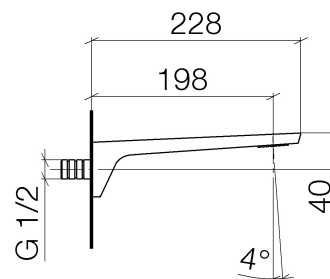

Product specifications

- **200 mm projection**
- fixed spout
- rectangular spray pattern with 40 individual jets
- hole diameter 37 mm
- 1/2" connection
- plug-link mounting
- max. flow 4.5 l/min
- lead-free

Surfaces

- chrome 13800705-00
- platinum matt 13800705-06

Exploded assembly drawing

Order quantity

No.	Article number	Name	Installation quantity
1	0924030811090	extension	1
2	9024031080190	nipple set	1
3	0930301132090	screw	3
4	09141000190	seal	3
5	0431110040090	pin	1
6	9011022970090	aerator	1

Flow rate chart