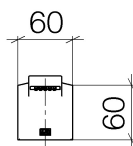

Product specifications

- **200 mm projection**
- fixed spout
- rectangular spray pattern with 40 individual jets
- hole diameter 37 mm
- 1/2" connection
- plug-link mounting
- max. flow 4.5 l/min
- lead-free

Surfaces

- chrome 13800705-00
- platinum matt 13800705-06

Exploded assembly drawing

Order quantity

No.	Article number	Name	Installation quantity
1	0924030811090	extension	1
2	9024031080190	nipple set	1
3	0930301132090	screw	3
4	09141000190	seal	3
5	0431110040090	pin	1
6	9011022970090	aerator	1

Flow rate chart