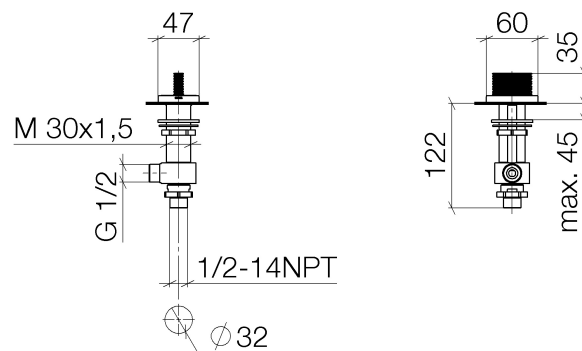

Product specifications

- hole diameter 32 mm
- rosette 60 x 47 mm

Surfaces

- chrome 20006705-00
- platinum matt 20006705-06

Exploded assembly drawing

Order quantity

No.	Article number	Name	Installation quantity
1	90207005306ff	handle	1
2	0417110455390	side panel	1
3	9090031530090	top	1
4	0423100327890	fixing set	1
5	0417110231090	distributor	1
6	09301105990	disc	1
7	09231001290	nut	1

Flow rate chart