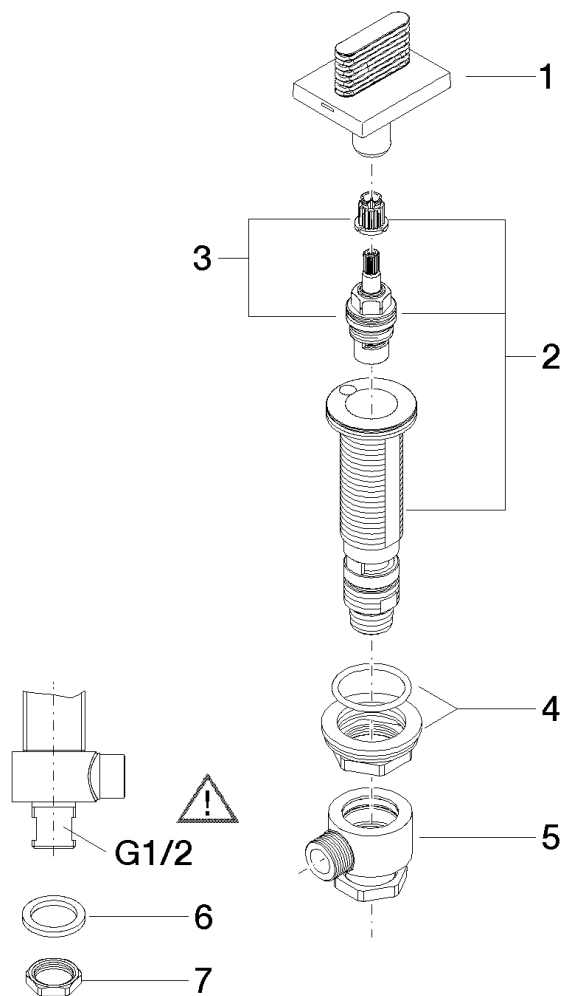

Product specifications

- hole diameter 32 mm
- rosette 60 x 47 mm

Surfaces

- chrome 20006705-00
- platinum matt 20006705-06

Exploded assembly drawing

Order quantity

No.	Article number	Name	Installation quantity
1	90207005306ff	handle	1
2	0417110455390	side panel	1
3	9090031530090	top	1
4	0423100327890	fixing set	1
5	0417110231090	distributor	1
6	09301105990	disc	1
7	09231001290	nut	1

Flow rate chart