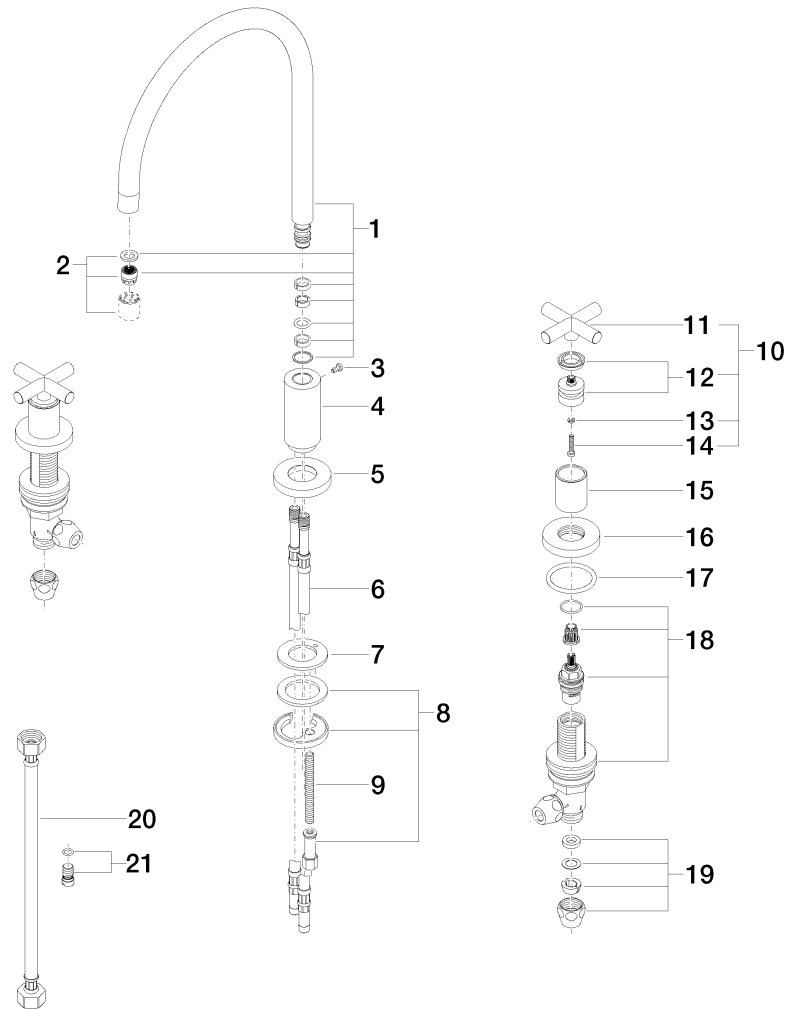

Kitchen

Tara. Three-hole mixer

Article number: 20815892ff0010

Product specifications

• 9-1/4" Projection

- Swivel spout 360°
- Areated stream
- Total height 14-5/8"
- Height to aerator/spout outlet 8-3/8"
- Spout hole diameter 1-3/8"
- Valve hole diameter 1-1/4"
- Water flow rate limited to max. 1.5 gpm
- low lead compliant

(ADA)

Surfaces

- | | |
|-----------------|-----------------|
| • chrome | 20815892-000010 |
| • matt platinum | 20815892-060010 |
| • platinum | 20815892-080010 |
| • Cyprum | 20815892-490010 |

Exploded assembly drawing

Order quantity

No.	Article number	Name	Installation quantity
1	90282222602ff	spout	1
2	90230102800ff	aerator	1
3	09303005790	screw	1
4	09111008810ff	connection	1
5	092810140ff	ring	1
6	0430040640090	hose	2
8	09140504790	seal	1
9	09311101190	pin	1
9	0430110380090	fixing set	1
10	04208901000ff	handle	2
11	092089010ff	handle	2
12	90121200700ff	base	2
13	09301102990	disc	2
14	09303007590	screw	2
15	092102140ff	sleeve	2
16	092789105ff	rosette	2
17	09141004390	seal	2
18	9017110405190	side panel	2
19	04233004000ff	threaded connector	2
20	1250197090	hose	2
21	0431200461092	plug	1

Kitchen

Tara. Three-hole mixer

Article number: 20815892ff0010