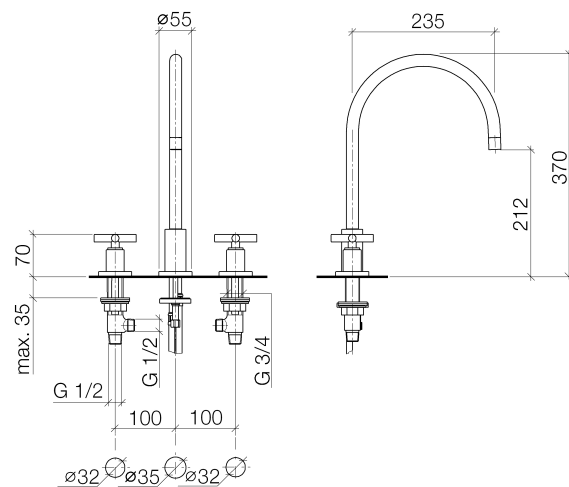

Kitchen

Tara. Three-hole mixer

Article number: 20815892ff0010

Product specifications

• 9-1/4" Projection

- Swivel spout 360°
- Areated stream
- Total height 14-5/8"
- Height to aerator/spout outlet 8-3/8"
- Spout hole diameter 1-3/8"
- Valve hole diameter 1-1/4"
- Water flow rate limited to max. 1.5 gpm
- low lead compliant

(ADA)

Surfaces

- | | |
|-----------------|-----------------|
| • chrome | 20815892-000010 |
| • matt platinum | 20815892-060010 |
| • platinum | 20815892-080010 |
| • Cyprum | 20815892-490010 |

Exploded assembly drawing

Order quantity

No.	Article number	Name	Installation quantity
1	90282222602ff	spout	1
2	90230102800ff	aerator	1
3	09303005790	screw	1
4	09111008810ff	connection	1
5	092810140ff	ring	1
6	0430040640090	hose	2
8	09140504790	seal	1
9	09311101190	pin	1
9	0430110380090	fixing set	1
10	04208901000ff	handle	2
11	092089010ff	handle	2
12	90121200700ff	base	2
13	09301102990	disc	2
14	09303007590	screw	2
15	092102140ff	sleeve	2
16	092789105ff	rosette	2
17	09141004390	seal	2
18	9017110405190	side panel	2
19	04233004000ff	threaded connector	2
20	1250197090	hose	2
21	0431200461092	plug	1

Kitchen

Tara. Three-hole mixer

Article number: 20815892ff0010