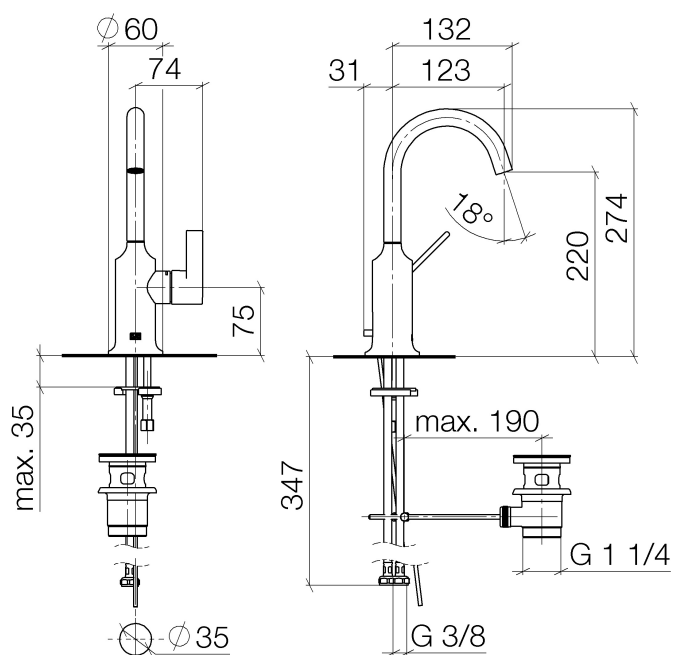

# Vaia Single-lever basin mixer 123mm

Article number: 33510809

**Exploded assembly drawing**

## Vaia Single-lever basin mixer 123mm

Article number: 33510809

### Order quantity

No.	Article number	Name	Installation quantity
1	90282231200ff	spout	1
2	04208903580ff	pull-rod	1
3	9015050420090	cartridge	1
4	09240426690	nut	1
5	09141009190	seal	1
6	092830021ff	cover	1
7	092080020ff	handle	1
8	09311103090	pin	1
9	90312008700ff	plug	1
10	09311101190	pin	1
11	0430110380090	fixing set	1
12	0430041000090	hose	2
13	04110100100ff	pop-up waste	1

**Flow rate chart**