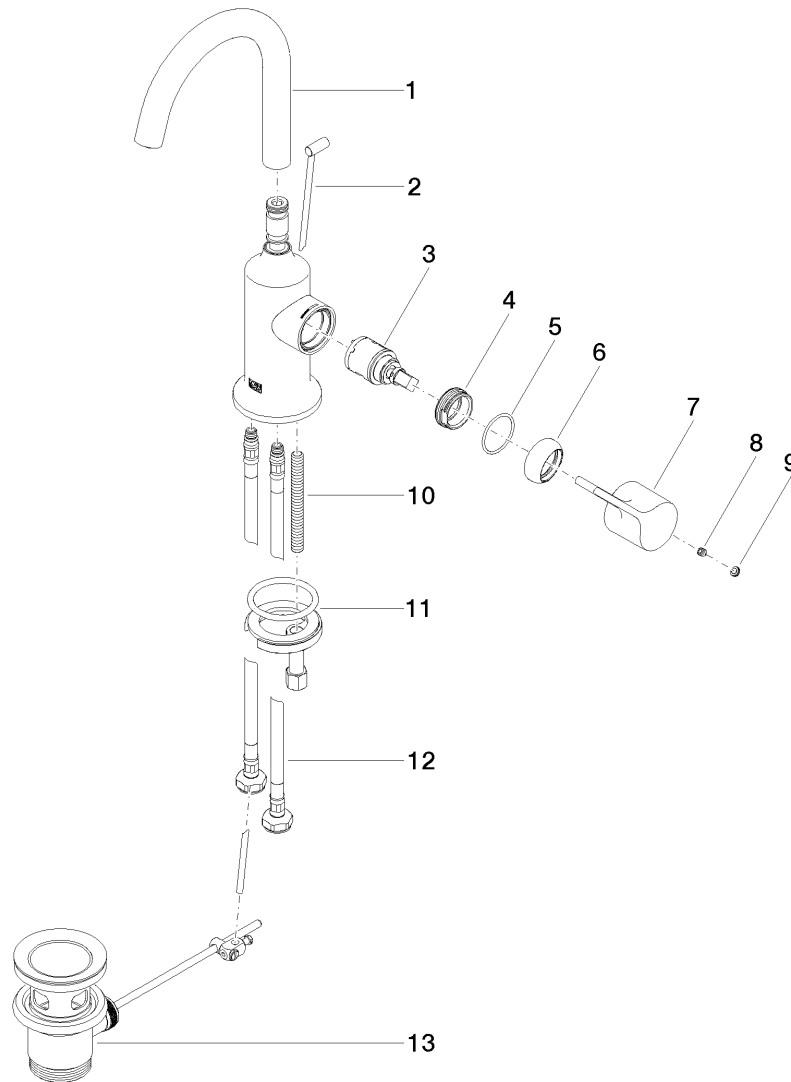

# Vaia Single-lever basin mixer 123mm

Article number: 33510809

**Exploded assembly drawing**

## Vaia Single-lever basin mixer 123mm

Article number: 33510809

### Order quantity

No.	Article number	Name	Installation quantity
1	90282231200ff	spout	1
2	04208903580ff	pull-rod	1
3	9015050420090	cartridge	1
4	09240426690	nut	1
5	09141009190	seal	1
6	092830021ff	cover	1
7	092080020ff	handle	1
8	09311103090	pin	1
9	90312008700ff	plug	1
10	09311101190	pin	1
11	0430110380090	fixing set	1
12	0430041000090	hose	2
13	04110100100ff	pop-up waste	1

**Flow rate chart**