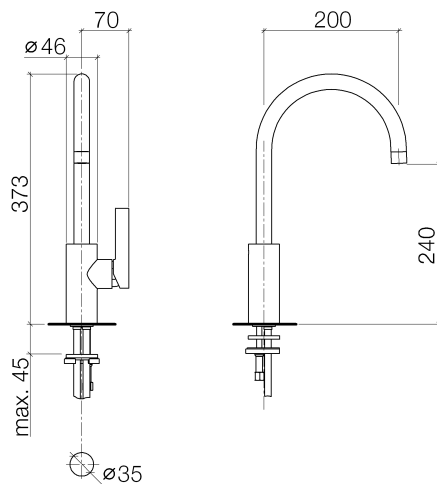

Kitchen

Tara Ultra Single-lever mixer

Article number: 33800875

Product specifications

- **200 mm projection**
- pivotable spout 360°
- air-enriched flow
- height of mixer 373 mm
- height up to aerator 240 mm
- hole diameter 35 mm
- max. flow 8 l/min at 3 bar flow pressure
- lead-free

Surfaces

- chrome 33800875-00
- platinum matt 33800875-06

Exploded assembly drawing

Order quantity

No.	Article number	Name	Installation quantity
1	90282220402ff	spout	1
2	90230100407ff	aerator	1
3	09303008090	screw	1
4	9015050610090	cartridge	1
5	092404107ff	nut	1
6	09312010990	plug	1
7	09311103090	pin	1
8	092079040ff	handle	1
9	09141011990	seal	1
10	092810109-07	ring	1
11	0430110858890	fixing set	1
12	0430040160090	hose	2
13	09311101290	pin	1
14	9015050340090	cartridge	1

Flow rate chart