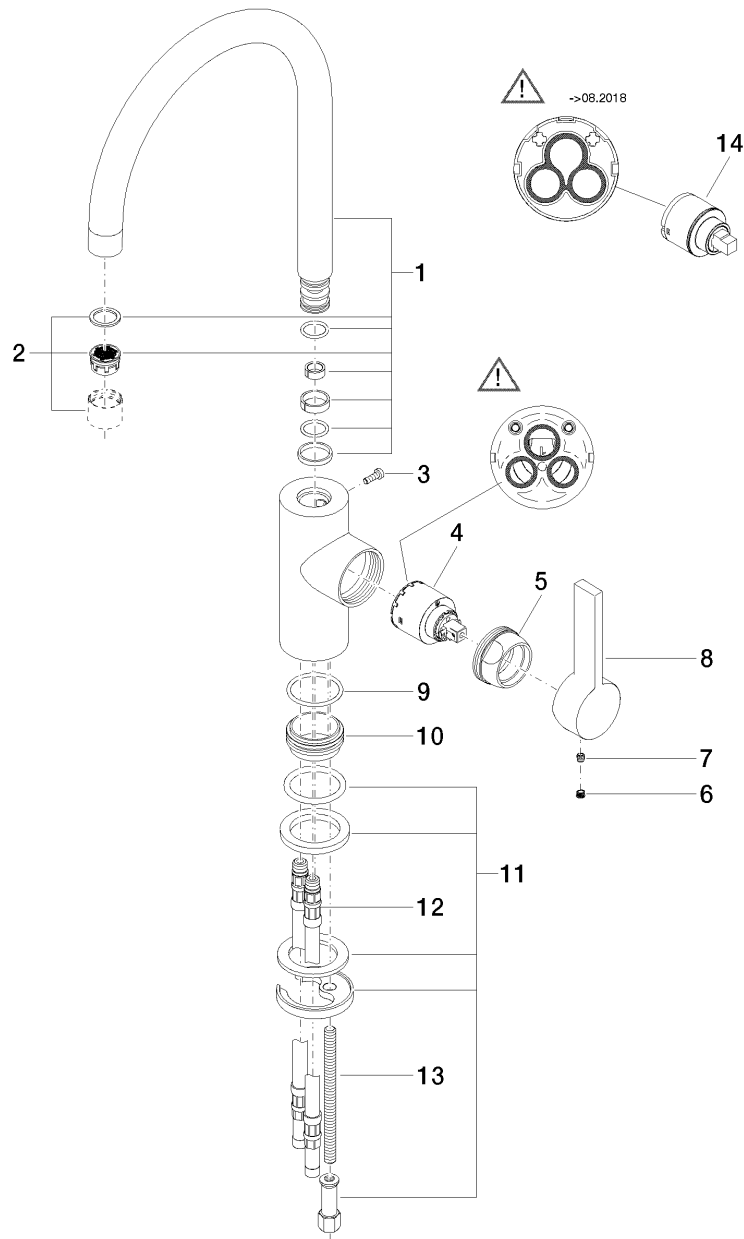

Kitchen

Tara Ultra Single-lever mixer

Article number: 33800875

Product specifications

- **200 mm projection**
- pivotable spout 360°
- air-enriched flow
- height of mixer 373 mm
- height up to aerator 240 mm
- hole diameter 35 mm
- max. flow 8 l/min at 3 bar flow pressure
- lead-free

Surfaces

- chrome 33800875-00
- platinum matt 33800875-06

Exploded assembly drawing

Order quantity

No.	Article number	Name	Installation quantity
1	90282220402ff	spout	1
2	90230100407ff	aerator	1
3	09303008090	screw	1
4	9015050610090	cartridge	1
5	092404107ff	nut	1
6	09312010990	plug	1
7	09311103090	pin	1
8	092079040ff	handle	1
9	09141011990	seal	1
10	092810109-07	ring	1
11	0430110858890	fixing set	1
12	0430040160090	hose	2
13	09311101290	pin	1
14	9015050340090	cartridge	1

Flow rate chart