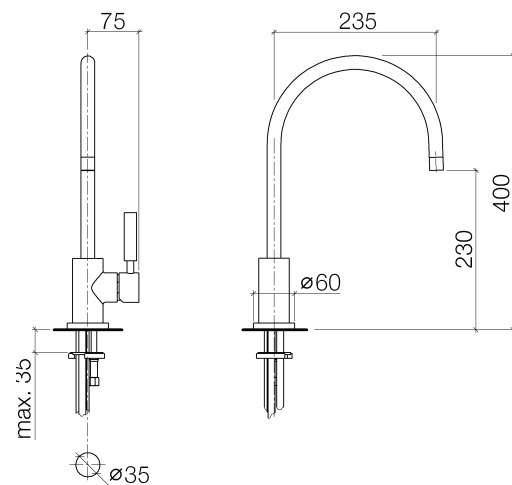

Kitchen

Tara Classic Single-lever mixer

Article number: 33815888

Product specifications

- **235 mm projection**
- pivotable spout 360°
- air-enriched flow
- height of mixer 400 mm
- height up to aerator 230 mm
- hole diameter 35 mm
- max. flow 7 l/min at 3 bar flow pressure
- lead-free

Surfaces

- | | |
|-----------------|-------------|
| • chrome | 33815888-00 |
| • platinum matt | 33815888-06 |
| • Cyprum | 33815888-49 |

Exploded assembly drawing

Order quantity

No.	Article number	Name	Installation quantity
1	90282204902ff	spout	1
2	90230102803ff	aerator	1
3	09303005490	screw	1
4	9015050630090	cartridge	1
5	0428101480090	accessories	1
6	092404107ff	nut	1
7	90208804000ff	handle	1
8	09311101090	pin	1
9	092404048ff	nipple	1
10	11170880ff	handle	1
11	0430040640090	hose	2
12	092810055ff	rosette	1
13	09141003490	seal	1
14	0430110380090	fixing set	1
15	09311101190	pin	1

Flow rate chart