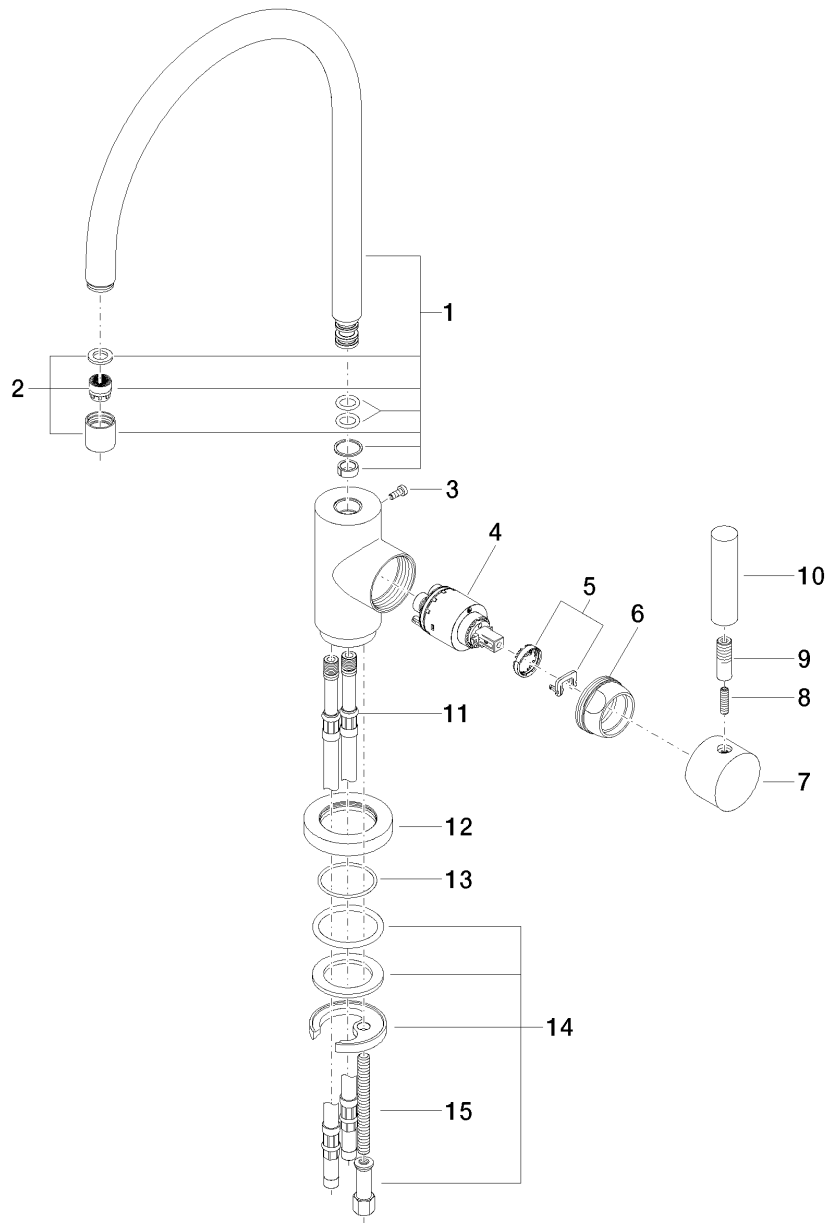

Kitchen

Tara Classic Single-lever mixer

Article number: 33815888

Product specifications

- **235 mm projection**
- pivotable spout 360°
- air-enriched flow
- height of mixer 400 mm
- height up to aerator 230 mm
- hole diameter 35 mm
- max. flow 7 l/min at 3 bar flow pressure
- lead-free

Surfaces

- | | |
|-----------------|-------------|
| • chrome | 33815888-00 |
| • platinum matt | 33815888-06 |
| • Cyprum | 33815888-49 |

Exploded assembly drawing

Order quantity

No.	Article number	Name	Installation quantity
1	90282204902ff	spout	1
2	90230102803ff	aerator	1
3	09303005490	screw	1
4	9015050630090	cartridge	1
5	0428101480090	accessories	1
6	092404107ff	nut	1
7	90208804000ff	handle	1
8	09311101090	pin	1
9	092404048ff	nipple	1
10	11170880ff	handle	1
11	0430040640090	hose	2
12	092810055ff	rosette	1
13	09141003490	seal	1
14	0430110380090	fixing set	1
15	09311101190	pin	1

Flow rate chart