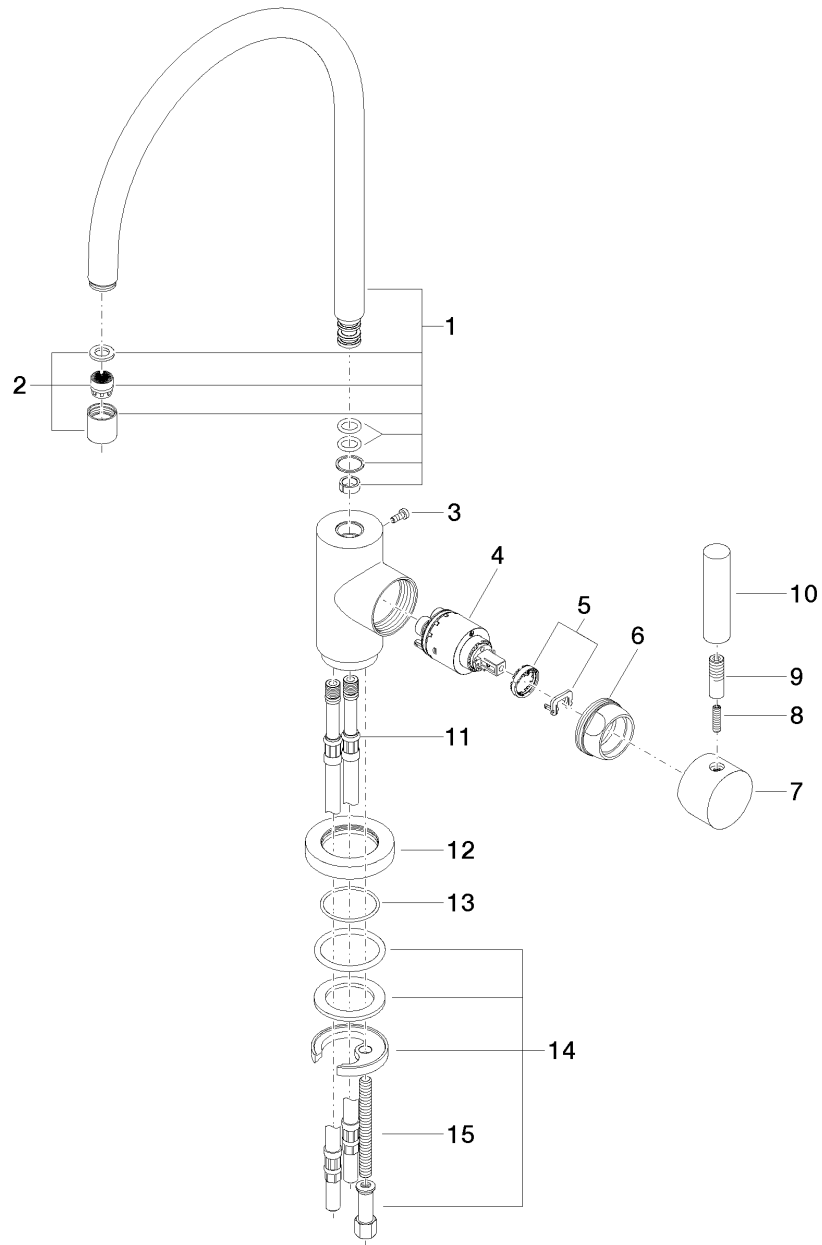

## Tara Classic Single-lever mixer

Article number: 33815888ff0010

#### • 9-1/4" Projection

- Swivel spout 360°
- Areated stream
- Total height 15-3/4"
- Height to aerator/spout outlet 9"
- 1-3/8" hole diameter
- 2x 3/8" US flexible supply lines
- Water flow rate limited to max. 1.5 gpm
- low lead compliant

**Exploded assembly drawing**

Kitchen

**Tara Classic Single-lever mixer**

Article number: 33815888ff0010

**Order quantity**

<b>No.</b>	<b>Article number</b>	<b>Name</b>	<b>Installation quantity</b>
1	90282204903ff	spout	1
2	90230102800ff	aerator	1
3	09303005490	screw	1
4	9015050630090	cartridge	1
5	0428101480090	accessories	1
6	092404107ff	nut	1
7	90208804000ff	handle	1
8	09311101090	pin	1
9	092404048ff	nipple	1
10	11170880ff	handle	1
11	0430040440090	hose	2
12	092810055ff	rosette	1
13	09141003490	seal	1
14	0430110380090	fixing set	1
15	09311101190	pin	1