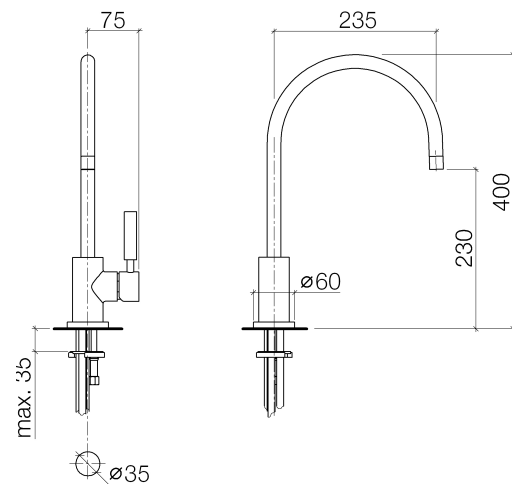

(ADA)

Combination with hand spray set or profi hand spray set not possible.

Surfaces

• chrome	33815888-000010
• matt platinum	33815888-060010
• Cyprum	33815888-490010