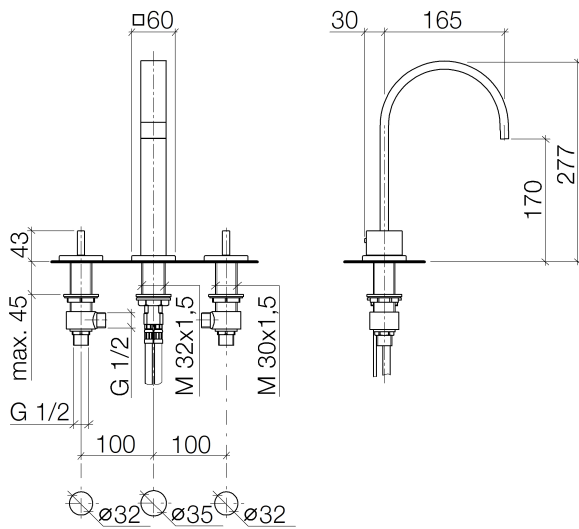

Sink - MEM

Three-hole lavatory mixer with drain - polished chrome

Article number: 20 713 782-00 0010

- 6-1/2" Projection
- US drain with overflow
- Rigid spout
- Rectangular aerated stream
- Total height 10-7/8"
- Height to aerator/spout outlet 6-3/4"
- Spout hole diameter 1-3/8"
- Valve hole diameter 1-1/4"
- Flange 2-3/8" x 2-3/8"
- Water flow rate limited to max. 1.2 gpm
- lead-free
- (ADA)
- Suitable only for basins with overflow.

polished chrome

Sink - MEM

Three-hole lavatory mixer with drain - polished chrome

Article number: 20 713 782-00 0010

Dimensional drawing

All dimensions in mm / inch = mm x 0,0394

Flow rate chart

Sink - MEM

Three-hole lavatory mixer with drain - polished chrome

Article number: 20 713 782-00 0010

Other surface finishes

platinum matte

20 713 782-06 0010

platinum

20 713 782-08 0010

Brushed Durabrass

Sink - MEM

Three-hole lavatory mixer with drain - polished chrome

Article number: 20 713 782-00 0010

Spare parts list

Number	Item Number	Designation	Number of units
1	90 28 22 158 01-00	spout	1
2	04 20 78 030 80-00	pull-rod	1
3	09 20 78 030-00	handle	1
4	09 31 09 080-00	pull-rod	1
5	09 27 78 032-00	rosette	1
6	09 14 10 166 90	seal	1
7	09 11 10 054 10 90	connection	1
8	90 90 03 152 00 90	top	1
9	04 17 11 045 52 90	side panel	1
10	09 14 10 130 90	seal	1
11	09 16 01 016 90	ring	1
12	09 23 01 033 90	flow reducer	1
13	09 11 10 055 10 90	connection	1
14	04 30 04 016 00 90	hose	2
15	04 23 10 009 01 90	fixing set	1
16	90 20 78 002 04-00	handle (cold)	1
17	90 90 03 153 00 90	top	1
18	04 17 11 045 53 90	side panel	1
19	04 23 10 032 78 90	fixing set	2
20	04 17 11 023 10 90	distributor	2
21	04 23 30 040 00-00	threaded connector	2
22	04 11 01 023 00-00	Drain - polished chrome	1
23	09 30 11 059 90	disc	2
24	09 23 10 012 90	nut	2
25	90 20 78 002 05-00	handle (hot)	1