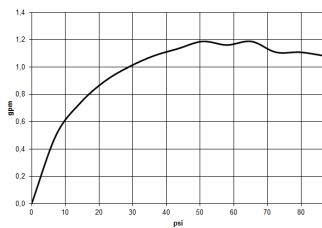

Sink - MEM

Three-hole lavatory mixer with drain - polished chrome

Article number: 20 713 782-00 0010

- 6-1/2" Projection
- US drain with overflow
- Rigid spout
- Rectangular aerated stream
- Total height 10-7/8"
- Height to aerator/spout outlet 6-3/4"
- Spout hole diameter 1-3/8"
- Valve hole diameter 1-1/4"
- Flange 2-3/8" x 2-3/8"
- Water flow rate limited to max. 1.2 gpm
- lead-free
- (ADA)
- Suitable only for basins with overflow.

polished chrome

Sink - MEM

Three-hole lavatory mixer with drain - polished chrome

Article number: 20 713 782-00 0010

Dimensional drawing

All dimensions in mm / inch = mm x 0,0394

Flow rate chart

Sink - MEM