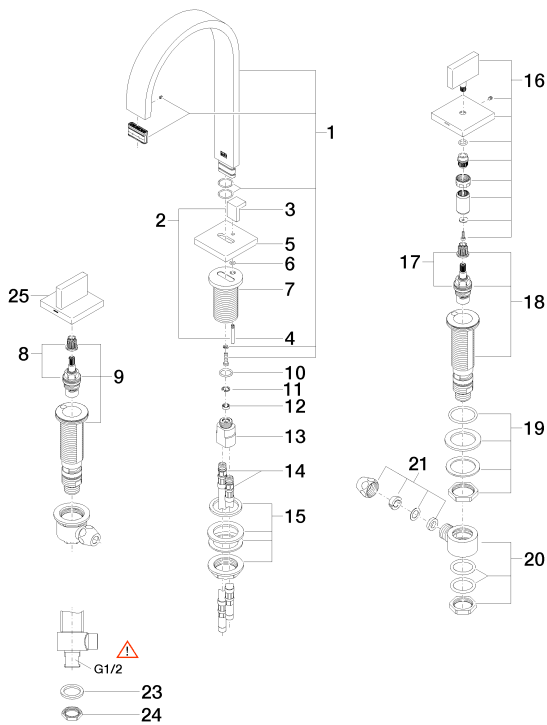

Sink - MEM

Three-hole lavatory mixer with drain - polished chrome

Article number: 20 713 782-00 0010

- 6-1/2" Projection
- US drain with overflow
- Rigid spout
- Rectangular aerated stream
- Total height 10-7/8"
- Height to aerator/spout outlet 6-3/4"
- Spout hole diameter 1-3/8"
- Valve hole diameter 1-1/4"
- Flange 2-3/8" x 2-3/8"
- Water flow rate limited to max. 1.2 gpm
- lead-free
- (ADA)
- Suitable only for basins with overflow.

polished chrome

Sink - MEM

Three-hole lavatory mixer with drain - polished chrome

Article number: 20 713 782-00 0010

Dimensional drawing

All dimensions in mm / inch = mm x 0,0394

Flow rate chart

Sink - MEM

Three-hole lavatory mixer with drain - polished chrome

Article number: 20 713 782-00 0010

Other surface finishes

platinum matte

20 713 782-06 0010

platinum

20 713 782-08 0010

Brushed Durabrass

Sink - MEM

Three-hole lavatory mixer with drain - polished chrome

Article number: 20 713 782-00 0010

Spare parts list

Number	Item Number	Designation	Number of units
1	90 28 22 158 01-00	spout	1
2	04 20 78 030 80-00	pull-rod	1
3	09 20 78 030-00	handle	1
4	09 31 09 080-00	pull-rod	1
5	09 27 78 032-00	rosette	1
6	09 14 10 166 90	seal	1
7	09 11 10 054 10 90	connection	1
8	90 90 03 152 00 90	top	1
9	04 17 11 045 52 90	side panel	1
10	09 14 10 130 90	seal	1
11	09 16 01 016 90	ring	1
12	09 23 01 033 90	flow reducer	1
13	09 11 10 055 10 90	connection	1
14	04 30 04 016 00 90	hose	2
15	04 23 10 009 01 90	fixing set	1
16	90 20 78 002 04-00	handle (cold)	1
17	90 90 03 153 00 90	top	1
18	04 17 11 045 53 90	side panel	1
19	04 23 10 032 78 90	fixing set	2
20	04 17 11 023 10 90	distributor	2
21	04 23 30 040 00-00	threaded connector	2
22	04 11 01 023 00-00	Drain - polished chrome	1
23	09 30 11 059 90	disc	2
24	09 23 10 012 90	nut	2
25	90 20 78 002 05-00	handle (hot)	1