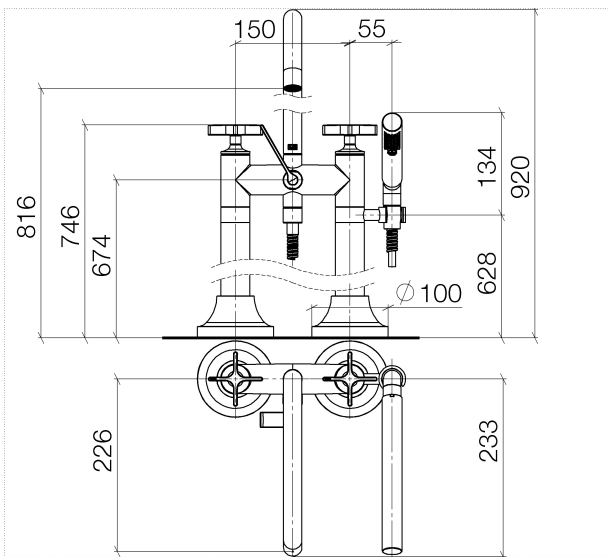

Bathtub - VAIA

Two-hole tub mixer for freestanding installation with hand shower set - polished chrome

Article number: 25 943 809-00

- 8-3/4" Projection
- Swiveling spout 360°
- Hand shower: Standard spray
- Spout: Round aerated stream
- Hand shower with descaling system
- Tub / shower diverter
- Total height 36-1/4"
- Riser height 24-3/4"
- Height to aerator/spout outlet 32-1/8"
- Flanges Ø 3-7/8"
- Center to center 5-7/8"
- Metal shower hose 49-1/4" with anti-twist device
- Hand shower to be mounted on right pillar
- Water flow rate limited to max. 6.5 gpm
- Hand shower water flow rate limited to max. 1.8 gpm
- Fittings group in compliance with DIN 4109: 1
- Internal backflow preventer.
- (ADA)
- NOTE: Local building codes may require the use of an anti-scald device. Please refer to remote pressure balance valve (35 910 970 90)

polished chrome

Accessory is required for this item.

Bathtub - VAIA

Two-hole tub mixer for freestanding installation with hand shower set - polished chrome

Article number: 25 943 809-00

Dimensional drawing

All dimensions in mm / inch = mm x 0,0394

Flow rate chart

Bathtub - VAIA

Two-hole tub mixer for freestanding installation with hand shower set - polished chrome

Article number: 25 943 809-00

Other surface finishes