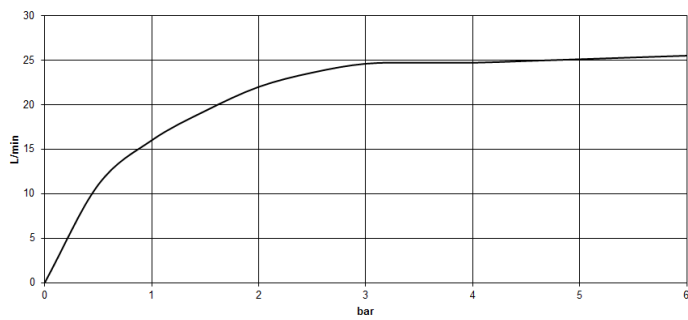

All dimensions in mm / inch = mm x 0,0394

Flow rate chart

Bathtub - VAIA

Two-hole tub mixer for freestanding installation with hand shower set - polished chrome

Article number: 25 943 809-00

Other surface finishes