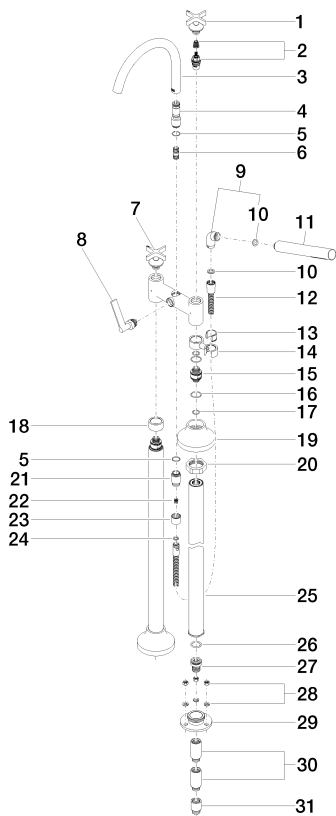

Bathtub - VAIA

Two-hole tub mixer for freestanding installation with hand shower set - polished chrome

Article number: 25 943 809-00

- 8-3/4" Projection
- Swiveling spout 360°
- Hand shower: Standard spray
- Spout: Round aerated stream
- Hand shower with descaling system
- Tub / shower diverter
- Total height 36-1/4"
- Riser height 24-3/4"
- Height to aerator/spout outlet 32-1/8"
- Flanges Ø 3-7/8"
- Center to center 5-7/8"
- Metal shower hose 49-1/4" with anti-twist device
- Hand shower to be mounted on right pillar
- Water flow rate limited to max. 6.5 gpm
- Hand shower water flow rate limited to max. 1.8 gpm
- Fittings group in compliance with DIN 4109: 1
- Internal backflow preventer.
- (ADA)
- NOTE: Local building codes may require the use of an anti-scald device. Please refer to remote pressure balance valve (35 910 970 90)

Number	Item Number	Designation	Number of units
1	90 20 80 010 01-00	handle (cold)	1
2	90 90 03 131 00 90	top	1
3	90 28 22 317 00-00	spout	1
4	09 24 03 273-00	nipple	1
5	09 14 10 032 90	seal	1
6	90 21 10 011 00 90	diverter	1
7	90 20 80 011 01-00	handle (hot)	1
8	90 20 80 015 02-00	handle	1
9	04 24 04 189 00-00	nipple	1
10	09 14 20 002 90	seal	1
11	28 013 979-00	Baton hand shower - polished chrome	1
12	09 30 02 072-00	Metal shower hose 1/2" x 3/8" x 49-1/4" - polished chrome	1
13	09 18 40 035 90	sleeve	1
14	04 28 10 029 01-00	holder	1
15	09 29 05 021 20 90	nipple	2
16	09 14 10 112 90	seal	4
17	09 14 10 055 90	seal	4
18	09 28 10 028-00	sleeve	1
19	90 27 80 019 00-00	rosette	2
20	09 23 30 040-07	nut	2
21	09 24 03 121-00	nipple	1
22	09 23 01 131 90	back-flow preventer	1
23	09 21 02 143-00	sleeve	1
24	09 14 20 026 90	seal	1
25	04 28 22 009 20-00	connection	2
26	09 14 10 081 90	seal	2
27	09 24 03 094-07	nipple	2
28	04 23 10 023 00 90	fixing set	6
29	09 30 11 130-07	connection	2
30	09 24 03 081 10 90	extension	4
31	09 24 03 080 90	extension	2