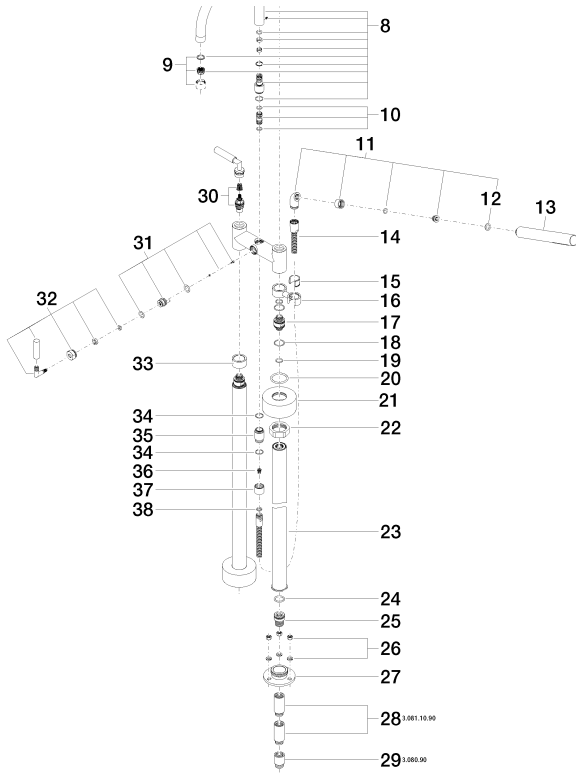

Bathtub - Tara.

Two-hole tub mixer for freestanding installation with hand shower set - polished chrome

Article number: 25 943 882-00

3	09 20 88 052-00	handle	2
4	90 12 12 007 00-00	base	2
5	09 30 11 029 90	disc	2
6	09 30 30 075 90	screw	2
7	90 90 03 130 00 90	top	1
8	90 28 22 222 00-00	spout	1
9	90 23 01 024 00-00	aerator	1
10	90 21 10 011 00 90	diverter	1
11	04 24 04 189 00-00	nipple	1
12	09 14 20 002 90	seal	1
13	28 013 979-00	Baton hand shower - polished chrome	1
14	09 30 02 072-00	Metal shower hose 1/2" x 3/8" x 49-1/4" - polished chrome	1
15	09 18 40 035 90	sleeve	1
16	04 28 10 029 01-00	holder	1
17	09 29 05 021 20 90	nipple	2
18	09 14 10 112 90	seal	4
19	09 14 10 055 90	seal	4
20	09 14 10 041 90	seal	2
21	09 27 89 025-00	rosette	2
22	09 23 30 040-07	nut	2
23	04 28 22 009 20-00	connection	2
24	09 14 10 081 90	seal	2
25	09 24 03 094-07	nipple	2
26	04 23 10 023 00 90	fixing set	2
27	09 30 11 130-07	connection	2
28	09 24 03 081 10 90	extension	4
29	09 24 03 080 90	extension	2
30	90 90 03 131 00 90	top	1
31	90 15 01 005 00 90	insert	1
32	90 18 20 025 00-00	diverter	1
33	09 28 10 028-00	sleeve	1
34	09 14 10 032 90	seal	2
35	09 24 03 121-00	nipple	1
36	09 23 01 131 90	back-flow preventer	1
37	09 21 02 143-00	sleeve	1
38	09 14 20 026 90	seal	1