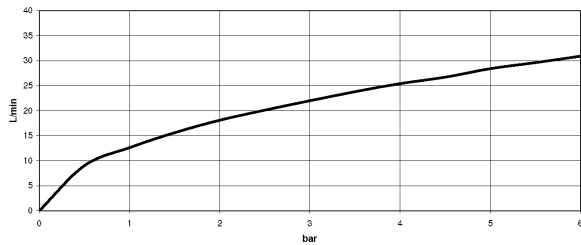

Bathtub - Tara.

Two-hole tub mixer for freestanding installation with hand shower set - polished chrome

Article number: 25 943 882-00

- 8-5/8" Projection
- Swiveling spout 180°
- Spout: Round aerated stream
- Hand shower: Standard spray
- Hand shower with descaling system
- Tub / shower diverter
- Total height 36-1/4"
- Riser height 24-3/4"
- Height to aerator/spout outlet 30-1/8"
- Flanges Ø 3-1/2"
- Center to center 5-7/8"
- Metal shower hose 49-1/4" with anti-twist device
- Hand shower to be mounted on right pillar
- Water flow rate limited to max. 5.8 gpm
- Hand shower water flow rate limited to max. 1.8 gpm
- Fittings group in compliance with DIN 4109: 1
- (ADA)
- NOTE: Local building codes may require the use of an anti-scald device. Please refer to remote pressure balance valve (35 910 970 90)
- Internal backflow preventer.

All dimensions in mm / inch = mm x 0,0394

Flow rate chart

Bathtub - Tara.

Two-hole tub mixer for freestanding installation with hand shower set - polished chrome

Article number: 25 943 882-00

Other surface finishes