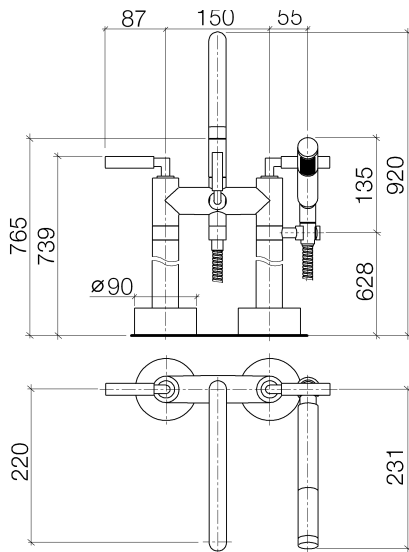

Bathtub - Tara.

Two-hole tub mixer for freestanding installation with hand shower set - polished chrome

Article number: 25 943 882-00

- 8-5/8" Projection
- Swiveling spout 180°
- Spout: Round aerated stream
- Hand shower: Standard spray
- Hand shower with descaling system
- Tub / shower diverter
- Total height 36-1/4"
- Riser height 24-3/4"
- Height to aerator/spout outlet 30-1/8"
- Flanges Ø 3-1/2"
- Center to center 5-7/8"
- Metal shower hose 49-1/4" with anti-twist device
- Hand shower to be mounted on right pillar
- Water flow rate limited to max. 5.8 gpm
- Hand shower water flow rate limited to max. 1.8 gpm
- Fittings group in compliance with DIN 4109: 1
- (ADA)
- NOTE: Local building codes may require the use of an anti-scald device. Please refer to remote pressure balance valve (35 910 970 90)
- Internal backflow preventer.

polished chrome

Accessory is required for this item.

Bathtub - Tara.

Two-hole tub mixer for freestanding installation with hand shower set - polished chrome

Article number: 25 943 882-00

Dimensional drawing

All dimensions in mm / inch = mm x 0,0394

Flow rate chart

Bathtub - Tara.

Two-hole tub mixer for freestanding installation with hand shower set - polished chrome

Article number: 25 943 882-00

Other surface finishes

Required article

35 944 970-90 0010

Floor mounting rough set -

Spare parts list

Number	Item Number	Designation	Number of units
1	04 20 88 052 00-00	handle	2
2	04 18 20 022 00-00	angle	2

Bathtub - Tara.

Two-hole tub mixer for freestanding installation with hand shower set - polished chrome