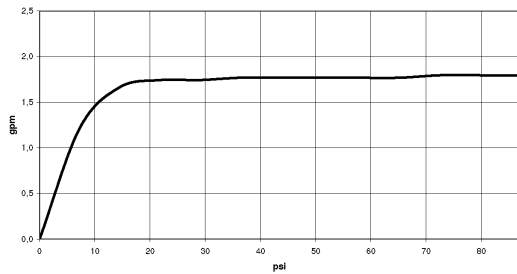

Shower - VAIA
Exposed shower set - polished chrome
Article number: 26 632 809-00 0010

Dimensional drawing

All dimensions in mm / inch = mm x 0,0394

Flow rate chart