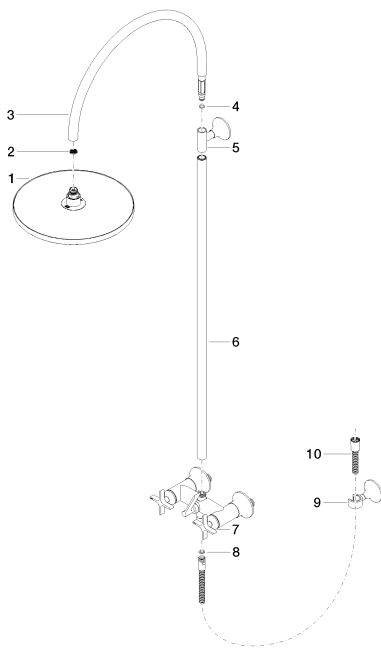

## Shower - VAIA

Exposed shower set - polished chrome

Article number: 26 632 809-00 0010

- Projection 17-3/4"
- Rainshower
- Rain shower Ø 11-3/4"
- Rain shower with descaling system
- Rain shower water flow rate limited to max. 1.8 gpm
- Shower head / hand shower diverter
- Height from center of faucet to bottom of rainhead 37-3/4"
- Height from center of faucet to top of shower arm 49-5/8"
- Wall bracket with flange Ø 2-3/8"
- Flanges Ø 2-3/8"
- Center to center 5-7/8" ± 1/2"
- 59" metal shower hose
- 1/2" connection
- Hole diameter 23,5 mm
- NOTE: Local building codes may require the use of an anti-scald device. Please refer to remote pressure balance valve (35 910 970 90)
- Internal backflow preventer.
- NOTE: Hand shower sold separately. Please see hand shower options under the miscellaneous articles section of each series.

### Dimensional drawing

All dimensions in mm / inch = mm x 0,0394

### Required article

35 080 970-90 0010  
Rough-in adapter -

Shower - VAIA  
Exposed shower set - polished chrome  
Article number: 26 632 809-00 0010

### Spare parts list

Number	Item Number	Designation	Number of units
1	04 12 05 091 10-00	shower	1
2	09 23 01 039 90	sieve	1
3	04 28 22 346 00-00	pipe	1
4	09 14 10 008 90	seal	1
5	90 17 11 148 00-00	holder	1
6	04 28 22 349 00-00	pipe	1
7	04 17 10 020 03-00	fitting	1
8	09 14 20 026 90	seal	1
9	28 050 809-00	Wall bracket - polished chrome	1
10	28 304 970-00	hose	1