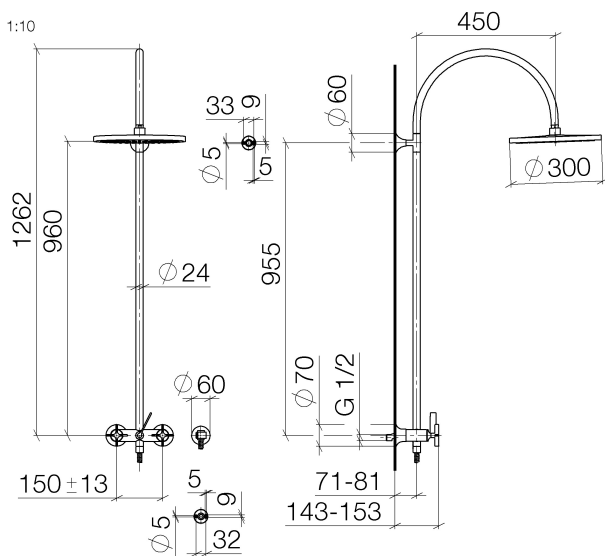

## Shower - VAIA

Exposed shower set - polished chrome

Article number: 26 632 809-00 0010

- Projection 17-3/4"
- Rainshower
- Rain shower Ø 11-3/4"
- Rain shower with descaling system
- Rain shower water flow rate limited to max. 1.8 gpm
- Shower head / hand shower diverter
- Height from center of faucet to bottom of rainhead 37-3/4"
- Height from center of faucet to top of shower arm 49-5/8"
- Wall bracket with flange Ø 2-3/8"
- Flanges Ø 2-3/8"
- Center to center 5-7/8" ± 1/2"
- 59" metal shower hose
- 1/2" connection
- Hole diameter 23,5 mm
- NOTE: Local building codes may require the use of an anti-scald device. Please refer to remote pressure balance valve (35 910 970 90)
- Internal backflow preventer.
- NOTE: Hand shower sold separately. Please see hand shower options under the miscellaneous articles section of each series.

### Dimensional drawing

All dimensions in mm / inch = mm x 0,0394

### Flow rate chart

Shower - VAIA  
Exposed shower set - polished chrome  
Article number: 26 632 809-00 0010

### Spare parts list

Number	Item Number	Designation	Number of units
1	04 12 05 091 10-00	shower	1
2	09 23 01 039 90	sieve	1
3	04 28 22 346 00-00	pipe	1
4	09 14 10 008 90	seal	1
5	90 17 11 148 00-00	holder	1
6	04 28 22 349 00-00	pipe	1
7	04 17 10 020 03-00	fitting	1
8	09 14 20 026 90	seal	1
9	28 050 809-00	Wall bracket - polished chrome	1
10	28 304 970-00	hose	1