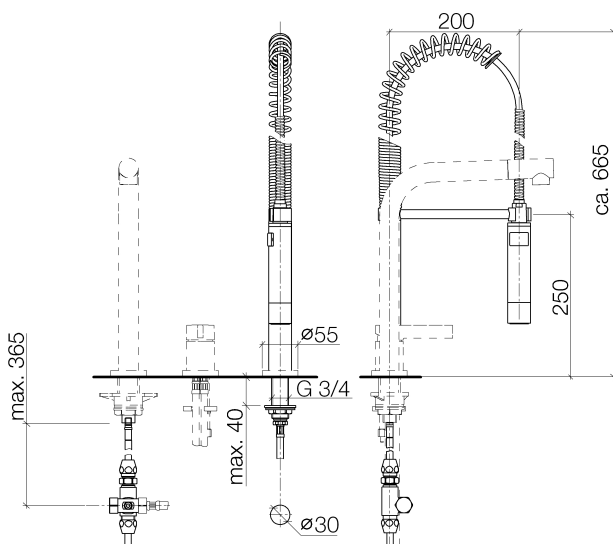

Kitchen - Elio
Profi hand spray set - polished chrome
Article number: 27 789 970-00 0010

- Spray mode
- Automatic diverter
- Total height 26-1/8"
- Flange diameter 2-1/8"
- Profi spray hole diameter 1-1/8"
- Sprayface with descaling system
- Profispray arm can be pivoted or locked into place
- lead-free
- Profi spray set can be installed with or without flange
- For combination with TARA ULTRA, TARA CLASSIC, TARA, ELIO and META.02 series
- Internal backflow preventer.
- Button has to be pressed while using.

polished chrome

Dimensional drawing

Kitchen - Elio
Profi hand spray set - polished chrome
Article number: 27 789 970-00 0010

All dimensions in mm / inch = mm x 0,0394

Flow rate chart

Kitchen - Elio
Profi hand spray set - polished chrome
Article number: 27 789 970-00 0010

Kitchen - Elio
 Profi hand spray set - polished chrome
 Article number: 27 789 970-00 0010

Spare parts list

Number	Item Number	Designation	Number of units
1	04 24 02 046 10 90	pipe	1
2	04 23 30 040 00-00	threaded connector	2
3	09 24 03 168 10 90	nipple	1
4	09 14 20 002 90	seal	2
5	04 17 09 046 10 90	diverter	1
6	09 24 04 112 10 90	nipple	1
7	09 14 10 033 90	seal	1
8	04 21 10 031 10 90	diverter	1
9	09 23 01 039 90	sieve	2
10	04 21 02 006 00 92	cap	1
11	04 23 10 004 03 90	fixing set	1
12	09 30 04 067 90	hose	1
13	09 28 10 064-00	rosette	1
14	09 14 10 120 90	seal	1
15	09 11 10 066 10-00	connection	1
16	09 14 10 031 90	seal	1
17	04 17 20 014 00-00	holder	1
18	09 31 11 049 90	pin	1
19	09 14 15 012 90	ring	1
20	09 14 10 003 90	seal	1
21	09 30 01 067 10-00	adaptor	1
22	09 23 01 040 90	back-flow preventer	1
23	09 23 01 046 90	back-flow preventer	1
24	09 30 02 065-00	hose	1
25	09 16 02 034 90	spring	1
26	09 18 40 035 90	sleeve	1
27	04 12 11 094 10-00	shower	1