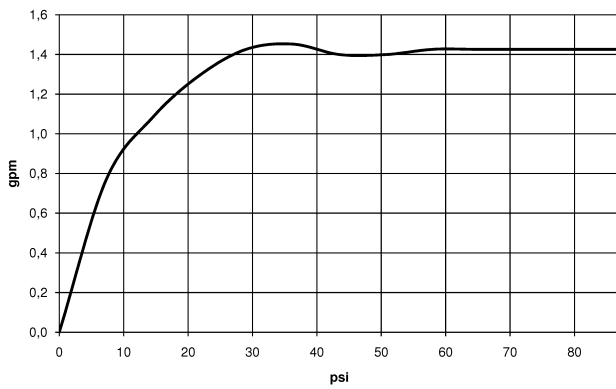

polished chrome

Dimensional drawing

Kitchen - Elio
Profi hand spray set - polished chrome
Article number: 27 789 970-00 0010

All dimensions in mm / inch = mm x 0,0394

Flow rate chart

Kitchen - Elio
Profi hand spray set - polished chrome
Article number: 27 789 970-00 0010