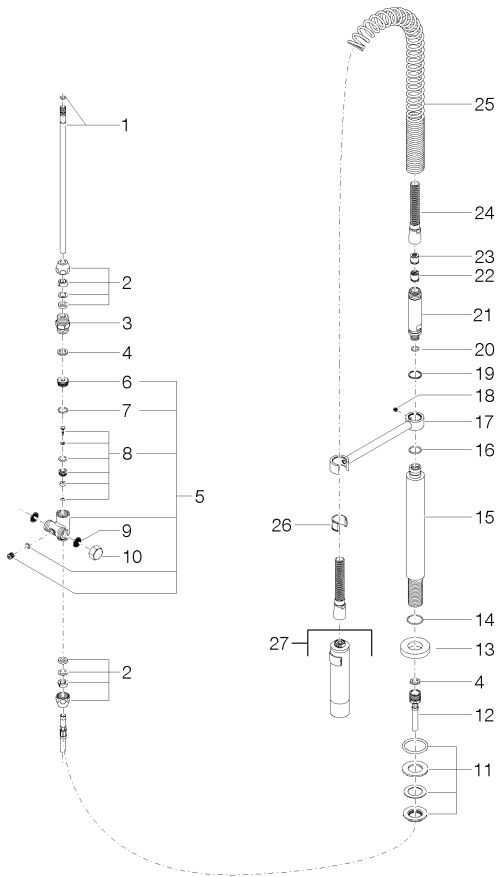

Kitchen - Elio
Profi hand spray set - polished chrome
Article number: 27 789 970-00 0010

- Spray mode
- Automatic diverter
- Total height 26-1/8"
- Flange diameter 2-1/8"
- Profi spray hole diameter 1-1/8"
- Sprayface with descaling system
- Profispray arm can be pivoted or locked into place
- lead-free
- Profi spray set can be installed with or without flange
- For combination with TARA ULTRA, TARA CLASSIC, TARA, ELIO and META.02 series
- Internal backflow preventer.
- Button has to be pressed while using.

polished chrome

Dimensional drawing

Kitchen - Elio
Profi hand spray set - polished chrome
Article number: 27 789 970-00 0010

All dimensions in mm / inch = mm x 0,0394

Flow rate chart

Kitchen - Elio
Profi hand spray set - polished chrome
Article number: 27 789 970-00 0010

Kitchen - Elio
 Profi hand spray set - polished chrome
 Article number: 27 789 970-00 0010

Spare parts list

Number	Item Number	Designation	Number of units
1	04 24 02 046 10 90	pipe	1
2	04 23 30 040 00-00	threaded connector	2
3	09 24 03 168 10 90	nipple	1
4	09 14 20 002 90	seal	2
5	04 17 09 046 10 90	diverter	1
6	09 24 04 112 10 90	nipple	1
7	09 14 10 033 90	seal	1
8	04 21 10 031 10 90	diverter	1
9	09 23 01 039 90	sieve	2
10	04 21 02 006 00 92	cap	1
11	04 23 10 004 03 90	fixing set	1
12	09 30 04 067 90	hose	1
13	09 28 10 064-00	rosette	1
14	09 14 10 120 90	seal	1
15	09 11 10 066 10-00	connection	1
16	09 14 10 031 90	seal	1
17	04 17 20 014 00-00	holder	1
18	09 31 11 049 90	pin	1
19	09 14 15 012 90	ring	1
20	09 14 10 003 90	seal	1
21	09 30 01 067 10-00	adaptor	1
22	09 23 01 040 90	back-flow preventer	1
23	09 23 01 046 90	back-flow preventer	1
24	09 30 02 065-00	hose	1
25	09 16 02 034 90	spring	1
26	09 18 40 035 90	sleeve	1
27	04 12 11 094 10-00	shower	1