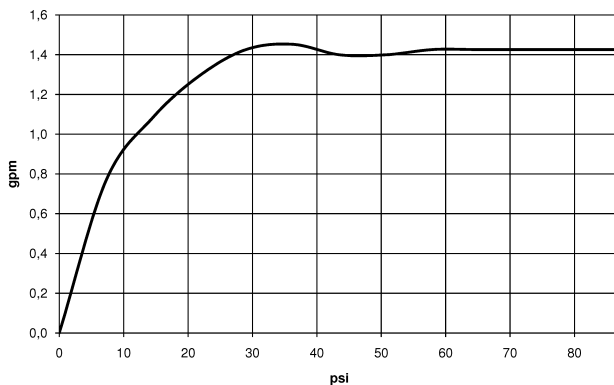

Kitchen - Lot

BAR TAP Two-hole mixer with individual flanges - polished chrome

Article number: 32 805 680-00 0010

Dimensional drawing

All dimensions in mm / inch = mm x 0,0394

Flow rate chart