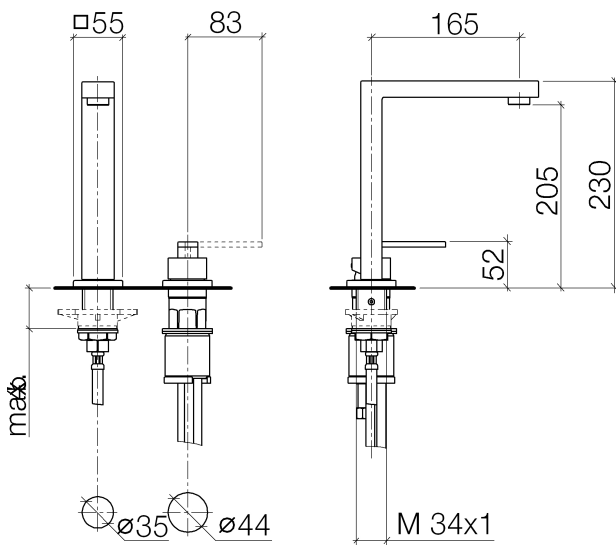

Kitchen - Lot

BAR TAP Two-hole mixer with individual flanges - polished chrome

Article number: 32 805 680-00 0010

- 6-1/2" Projection
- Swiveling spout 360°
- Areated stream
- Total height 9"
- 8-1/8" height to aerator/spout outlet
- Individual flanges 2-1/8" x 2-1/8"
- Spout hole diameter 1-3/8"
- Single-lever mixer hole diameter 1-3/4"
- 2x 3/8" US flexible supply lines
- Water flow rate limited to max. 1.5 gpm
- lead-free
- (ADA)
- Flexible positioning of components

polished chrome

Kitchen - Lot

BAR TAP Two-hole mixer with individual flanges - polished chrome

Article number: 32 805 680-00 0010

### Dimensional drawing

All dimensions in mm / inch = mm x 0,0394

### Flow rate chart

Kitchen - Lot

BAR TAP Two-hole mixer with individual flanges - polished chrome

Article number: 32 805 680-00 0010