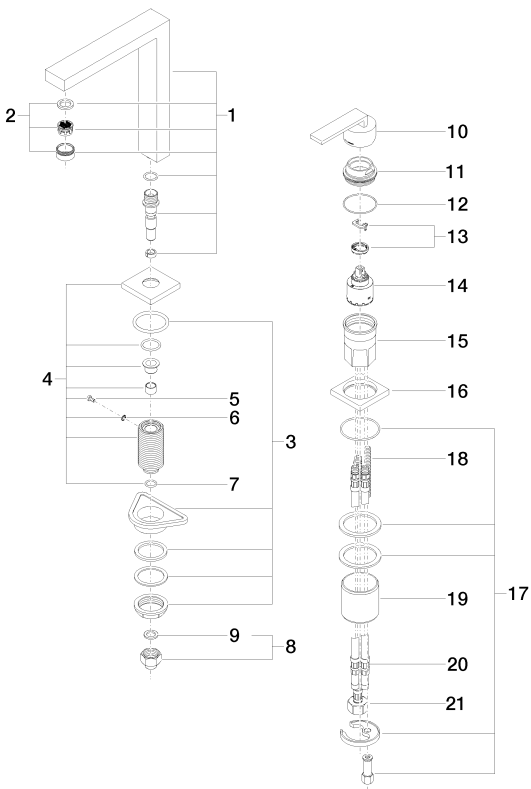

### Dimensional drawing

All dimensions in mm / inch = mm x 0,0394

### Flow rate chart

Kitchen - Lot

BAR TAP Two-hole mixer with individual flanges - polished chrome

Article number: 32 805 680-00 0010

### Recommended article

10 714 970-00

AIR SWITCH operating button, trim parts only - polished chrome

82 439 970-00

Soap dispenser with flange - polished chrome

Kitchen - Lot

BAR TAP Two-hole mixer with individual flanges - polished chrome

Article number: 32 805 680-00 0010

Spare parts list

Number	Item Number	Designation	Number of units
1	90 11 06 192 06-00	spout	1
2	90 23 01 029 04-00	aerator	1
3	04 23 10 044 01 90	fixing set	1
4	90 27 78 023 00-00	rosette	1
5	09 30 30 057 90	screw	1
6	09 30 11 028 90	disc	1
7	09 14 10 077 90	seal	1
8	04 24 04 166 10 90	nipple	1
9	09 14 20 002 90	seal	1
10	90 20 78 040 00-00	handle	1
11	09 24 04 142-00	nut	1
12	09 14 10 037 90	seal	1
13	04 28 10 148 00 90	accessories	1
14	90 15 05 061 00 90	cartridge	1
15	09 30 01 100 10 90	sleeve	1
16	09 27 78 007-00	rosette	1
17	04 30 11 038 02 90	fixing set	1
18	09 31 11 011 90	pin	1
19	09 18 40 079 90	sleeve	1
20	04 30 04 045 00 90	Flexible supply line 3/8"	2
21	04 30 04 019 00 90	hose	1