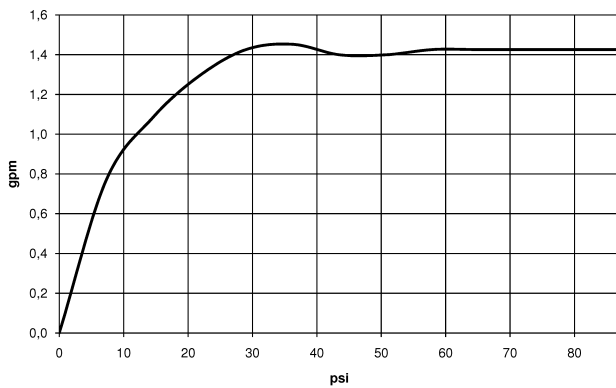

Kitchen - Sync
Profi single-lever mixer - polished chrome
Article number: 33 865 895-00 0010

- 7-7/8" Projection
- Flexible silicone hose with large operating range of up to 13-3/4"
- Swiveling 360°
- Optional restriction, swivels 110°
- Aerated stream and spray mode
- Total height 17-3/4"
- Height to aerator/spout outlet 4-5/8"
- 1-3/8" hole diameter
- 2 x pressure hose with 3/8" compression fitting
- Sprayface with descaling system
- Water flow rate limited to max. 1.5 gpm
- lead-free
- (ADA)
- Internal backflow preventer.
- Switch back and forth between aerator and spray mode while water is running.

polished chrome

Kitchen - Sync
Profi single-lever mixer - polished chrome
Article number: 33 865 895-00 0010

Dimensional drawing

All dimensions in mm / inch = mm x 0,0394

Flow rate chart

Kitchen - Sync
Profi single-lever mixer - polished chrome
Article number: 33 865 895-00 0010