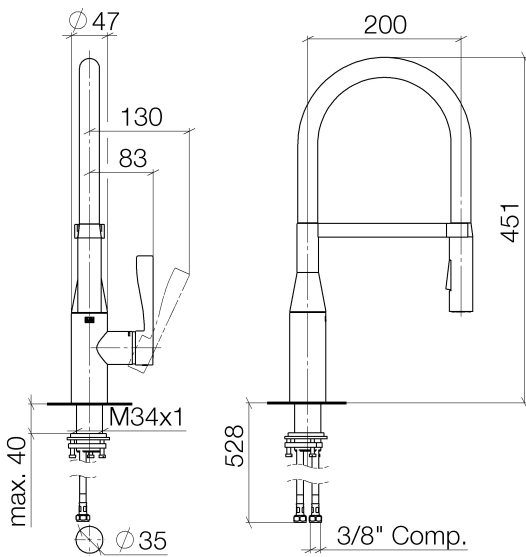

Kitchen - Sync
Profi single-lever mixer - polished chrome
Article number: 33 865 895-00 0010

- 7-7/8" Projection
- Flexible silicone hose with large operating range of up to 13-3/4"
- Swiveling 360°
- Optional restriction, swivels 110°
- Aerated stream and spray mode
- Total height 17-3/4"
- Height to aerator/spout outlet 4-5/8"
- 1-3/8" hole diameter
- 2 x pressure hose with 3/8" compression fitting
- Sprayface with descaling system
- Water flow rate limited to max. 1.5 gpm
- lead-free
- (ADA)
- Internal backflow preventer.
- Switch back and forth between aerator and spray mode while water is running.

polished chrome

Kitchen - Sync
Profi single-lever mixer - polished chrome
Article number: 33 865 895-00 0010

Dimensional drawing

All dimensions in mm / inch = mm x 0,0394

Flow rate chart

Kitchen - Sync
Profi single-lever mixer - polished chrome
Article number: 33 865 895-00 0010

Recommended article

10 713 970-00
AIR SWITCH operating
button, trim parts only -
polished chrome

82 424 970-00
Soap dispenser without
flange - polished chrome

Kitchen - Sync
 Profi single-lever mixer - polished chrome
 Article number: 33 865 895-00 0010

Spare parts list

Number	Item Number	Designation	Number of units
1	90 30 02 100 00-00	hose	1
2	09 23 01 141 90	back-flow preventer	2
3	09 31 11 040 90	pin	1
4	09 31 11 209 90	pin	1
5	90 17 20 045 00-00	holder	1
6	04 12 11 150 00 90	shower	1
7	09 28 10 160 90	ring	1
8	09 14 10 040 90	seal	1
9	09 28 10 161 90	ring	1
10	90 15 05 062 00 90	cartridge	1
11	09 23 10 072 90	nut	1
12	09 14 10 190 90	seal	1
13	09 28 30 030-00	cover	1
14	09 20 89 020-00	handle	1
15	09 31 11 063 90	pin	1
16	90 31 20 087 00-00	plug	1
17	04 30 11 040 00 90	fixing set	1
18	04 30 04 103 00 90	hose	2