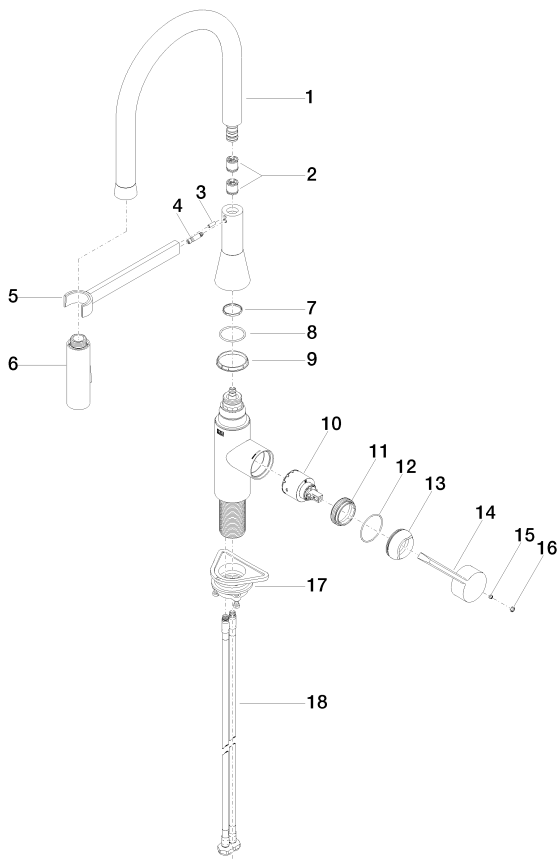

Kitchen - Sync
Profi single-lever mixer - polished chrome
Article number: 33 865 895-00 0010

- 7-7/8" Projection
- Flexible silicone hose with large operating range of up to 13-3/4"
- Swiveling 360°
- Optional restriction, swivels 110°
- Aerated stream and spray mode
- Total height 17-3/4"
- Height to aerator/spout outlet 4-5/8"
- 1-3/8" hole diameter
- 2 x pressure hose with 3/8" compression fitting
- Sprayface with descaling system
- Water flow rate limited to max. 1.5 gpm
- lead-free
- (ADA)
- Internal backflow preventer.
- Switch back and forth between aerator and spray mode while water is running.

polished chrome

Kitchen - Sync
Profi single-lever mixer - polished chrome
Article number: 33 865 895-00 0010

Dimensional drawing

All dimensions in mm / inch = mm x 0,0394

Flow rate chart

Kitchen - Sync
Profi single-lever mixer - polished chrome
Article number: 33 865 895-00 0010

Recommended article

10 713 970-00
AIR SWITCH operating
button, trim parts only -
polished chrome

82 424 970-00
Soap dispenser without
flange - polished chrome

Kitchen - Sync
 Profi single-lever mixer - polished chrome
 Article number: 33 865 895-00 0010

Spare parts list

Number	Item Number	Designation	Number of units
1	90 30 02 100 00-00	hose	1
2	09 23 01 141 90	back-flow preventer	2
3	09 31 11 040 90	pin	1
4	09 31 11 209 90	pin	1
5	90 17 20 045 00-00	holder	1
6	04 12 11 150 00 90	shower	1
7	09 28 10 160 90	ring	1
8	09 14 10 040 90	seal	1
9	09 28 10 161 90	ring	1
10	90 15 05 062 00 90	cartridge	1
11	09 23 10 072 90	nut	1
12	09 14 10 190 90	seal	1
13	09 28 30 030-00	cover	1
14	09 20 89 020-00	handle	1
15	09 31 11 063 90	pin	1
16	90 31 20 087 00-00	plug	1
17	04 30 11 040 00 90	fixing set	1
18	04 30 04 103 00 90	hose	2