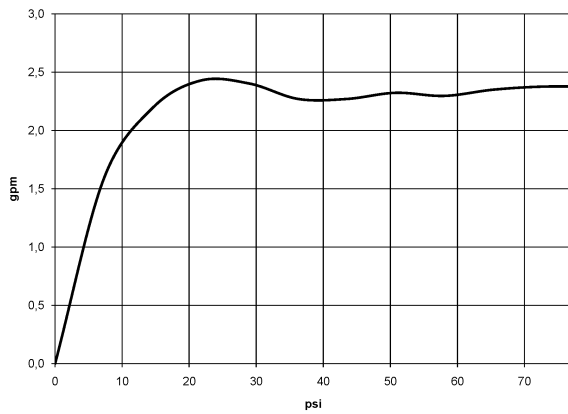

Shower - CL.1

WATER FAN vertical Body spray - polished chrome

Article number: 36 513 979-00 0010

- Pressurized cascade stream
- Vertical jet
- Adjustable jet
- Cover plate 9-1/2" x 2-3/8"
- 1/2" connection
- Water flow rate limited to max. 1.8 gpm

polished chrome

Accessory is required for this item.

Dimensional drawing

All dimensions in mm / inch = mm x 0,0394

Shower - CL.1
WATER FAN vertical Body spray - polished chrome
Article number: 36 513 979-00 0010

Flow rate chart

Shower - CL.1

WATER FAN vertical Body spray - polished chrome

Article number: 36 513 979-00 0010

Other surface finishes

platinum matte

36 513 979-06 0010

platinum