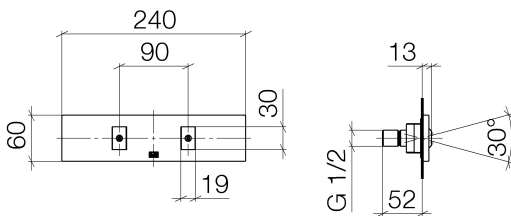

Shower - CL.1

WATER FAN vertical Body spray - polished chrome

Article number: 36 513 979-00 0010

- Pressurized cascade stream
- Vertical jet
- Adjustable jet
- Cover plate 9-1/2" x 2-3/8"
- 1/2" connection
- Water flow rate limited to max. 1.8 gpm

polished chrome

Accessory is required for this item.

Dimensional drawing

All dimensions in mm / inch = mm x 0,0394

Shower - CL.1
WATER FAN vertical Body spray - polished chrome
Article number: 36 513 979-00 0010

Flow rate chart

Shower - CL.1

WATER FAN vertical Body spray - polished chrome

Article number: 36 513 979-00 0010

Other surface finishes

platinum matte

36 513 979-06 0010

platinum

Required article

35 206 970-90 0010

Rough -

Shower - CL.1

WATER FAN vertical Body spray - polished chrome

Article number: 36 513 979-00 0010

Spare parts list

Number	Item Number	Designation	Number of units
1	90 27 99 002 00-00	insert	1
2	90 31 10 013 00 90	insert	1
3	09 14 10 003 90	seal	1
4	09 24 05 015 90	nipple	1
5	09 23 01 165 90	flow reducer	1
6	09 16 01 014 90	ring	1