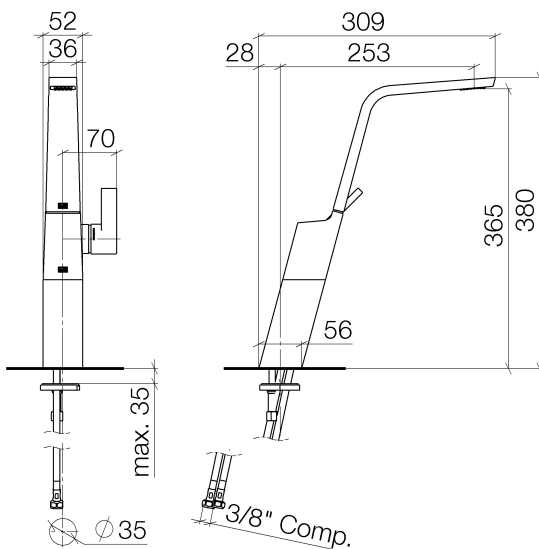

Sink - CL.1

Single-lever lavatory mixer with extended shank without drain - platinum matte

Article number: 33 534 705-06 0010

- 10" Projection
- Rigid spout
- Rectangular aerator with 40 individual streams
- Total height 15"
- Height to aerator/spout outlet 14-3/8"
- 1-3/8" hole diameter
- Water flow rate limited to max. 1.1 gpm
- 2 x pressure hose with 3/8" compression fitting
- lead-free

platinum matte

Dimensional drawing

All dimensions in mm / inch = mm x 0,0394

Sink - CL.1

Single-lever lavatory mixer with extended shank without drain - platinum matte

Article number: 33 534 705-06 0010

Sink - CL.1

Single-lever lavatory mixer with extended shank without drain - platinum matte

Article number: 33 534 705-06 0010

Other surface finishes

polished chrome

33 534 705-00 0010

Dark Platinum matte

33 534 705-99 0010