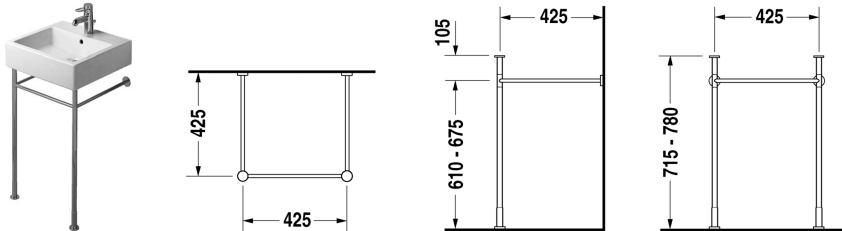

Vero Metal console # 0030651000

Metal console	Dimension	Weight	Order number
height adjustable +2", for washbasin # 045450, 235050			
Colors			
10 Chrome			
Variant			
		6.2 lb	0030651000
Suitable products			
Furniture washbasin with tap platform, wall-mounted, hardware included, cUPC listed, 19 5/8" x 18 1/2" Inch	19 5/8" x 18 1/2" Inch		045450

All drawings contain the necessary measurements which are subject to standard tolerances. They are stated in inch & mm and are non-binding. Exact measurements, in particular for customized installation scenarios, can only be taken from the finished ceramic piece.