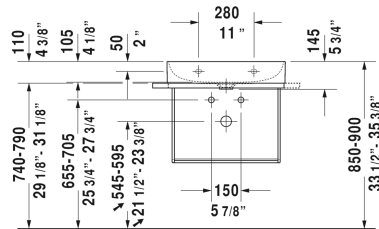

DuraSquare Metal console wall-mounted ** # 003102..00 / 003102..00

| < 26 1/8" Inch > |

Metal console wall-mounted **	Dimension	Weight	Order number
hardware included, for washbasin # 235360, towel rail right or left, reversible			
Colors			
10 Chrome 46 Black Matt			
Variant			
Chrome	26 1/8" x 17 3/4" Inch	9.9 lb	003102..00
Black Matt	26 1/8" x 17 3/4" Inch	9.9 lb	003102..00
Infobox			
** Glass inserts are not included - please order separately			
Suitable products			
Furniture washbasin without overflow, with faucet deck, ceramic covered slotted waste included, underside fully glazed, hardware included, wall-mounted, 23 5/8" x 18 1/2" Inch	23 5/8" x 18 1/2" Inch		235360
Glass inserts safety glass, for metal console # 003101, 003102, 22 1/2" x 15" Inch	22 1/2" x 15" Inch		009964

All drawings contain the necessary measurements which are subject to standard tolerances. They are stated in inch & mm and are non-binding. Exact measurements, in particular for customized installation scenarios, can only be taken from the finished ceramic piece.