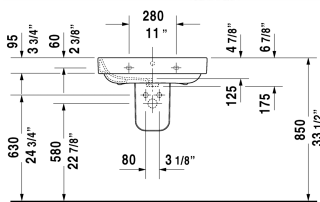

# Happy D.2 Washbasin ♿ # 2316650000 / 2316650030

< 25 5/8" Inch >

Washbasin	Dimension	Weight	Order number
with overflow, with faucet deck, overflow clip Chrome included, underside fully glazed, hardware included, wall-mounted, 25 5/8" Inch			
<b>Colors</b>			
00 White			
<b>Variant</b>			
●	25 5/8" x 19 1/2" Inch	45.9 lb	2316650000
●●●	25 5/8" x 19 1/2" Inch	45.9 lb	2316650030
<b>Infobox</b>			
Washbasin is not ADA compliant in combination with pedestal, siphon cover or metal console			
Sanitary ceramics with the special WonderGliss surface finish will remain clean and attractive-looking for a long time to come. When ordering WonderGliss please add a "1" as eleventh digit to the model number.			
<b>Suitable products</b>			
Siphon cover for # 231680, 231665, 231660,			085828
Pedestal for # 231680, 231665, 231660,			085827

All drawings contain the necessary measurements which are subject to standard tolerances. They are stated in inch & mm and are non-binding. Exact measurements, in particular for customized installation scenarios, can only be taken from the finished ceramic piece.