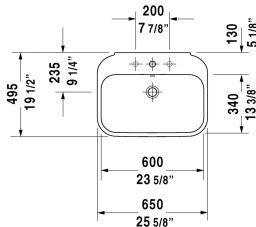

# Happy D.2 Washbasin ♿ # 2316650000 / 2316650030

< 25 5/8" Inch >

Washbasin	Dimension	Weight	Order number
with overflow, with faucet deck, overflow clip Chrome included, underside fully glazed, hardware included, wall-mounted, 25 5/8" Inch			
<b>Colors</b>			
00 White			
<b>Variant</b>			
●	25 5/8" x 19 1/2" Inch	45.9 lb	2316650000
●●●	25 5/8" x 19 1/2" Inch	45.9 lb	2316650030
<b>Infobox</b>			
Washbasin is not ADA compliant in combination with pedestal, siphon cover or metal console			
Sanitary ceramics with the special WonderGliss surface finish will remain clean and attractive-looking for a long time to come. When ordering WonderGliss please add a "1" as eleventh digit to the model number.			
<b>Suitable products</b>			
Siphon cover for # 231680, 231665, 231660,			085828
Pedestal for # 231680, 231665, 231660,			085827

All drawings contain the necessary measurements which are subject to standard tolerances. They are stated in inch & mm and are non-binding. Exact measurements, in particular for customized installation scenarios, can only be taken from the finished ceramic piece.