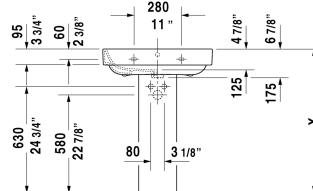

# Happy D.2 Washbasin ♿ # 2316650000 / 2316650030

< 25 5/8" Inch >

Washbasin	Dimension	Weight	Order number
with overflow, with faucet deck, overflow clip Chrome included, underside fully glazed, hardware included, wall-mounted, 25 5/8" Inch			
<b>Colors</b>			
00 White			
<b>Variant</b>			
●	25 5/8" x 19 1/2" Inch	45.9 lb	2316650000
●●●	25 5/8" x 19 1/2" Inch	45.9 lb	2316650030
<b>Infobox</b>			
Washbasin is not ADA compliant in combination with pedestal, siphon cover or metal console			
Sanitary ceramics with the special WonderGliss surface finish will remain clean and attractive-looking for a long time to come. When ordering WonderGliss please add a "1" as eleventh digit to the model number.			
<b>Suitable products</b>			
Siphon cover for # 231680, 231665, 231660,			085828
Pedestal for # 231680, 231665, 231660,			085827

All drawings contain the necessary measurements which are subject to standard tolerances. They are stated in inch & mm and are non-binding. Exact measurements, in particular for customized installation scenarios, can only be taken from the finished ceramic piece.