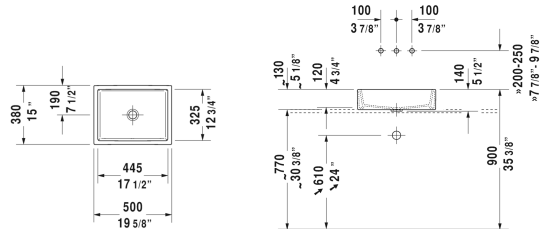

**Vero Air Washbowl ☒ # 2351500000**

| &lt; 19 5/8" Inch &gt; |

Washbowl	Dimension	Weight	Order number
ground, without overflow, without faucet deck, hardware included, 19 5/8" Inch			
<b>Colors</b>			
00 White			
<b>Variant</b>			
☒	19 5/8" x 15" Inch	29.8 lb	2351500000
Sanitary ceramics with the special WonderGliss surface finish will remain clean and attractive-looking for a long time to come. When ordering WonderGliss please add a "1" as eleventh digit to the model number.			
Slotted waste for washbasins without overflow	2" Inch	0.7 lb	005024
Design Siphon		3.3 lb	005036
<b>Suitable products</b>			
Vanity unit wall-mounted 1 pull-out compartment, countertop including one cut-out, for 1 above-counter basin centered, 31 1/2" x 21 5/8" Inch	31 1/2" x 21 5/8" Inch		KT6694
Vanity unit wall-mounted 1 pull-out compartment, countertop including one cut-out, for 1 above-counter basin centered, 39 3/8" x 21 5/8" Inch	39 3/8" x 21 5/8" Inch		KT6695
Vanity unit wall-mounted 1 pull-out compartment, countertop including one cut-out, for 1 above-counter basin centered, 47 1/4" x 21 5/8" Inch	47 1/4" x 21 5/8" Inch		KT6696
Vanity unit wall-mounted 2 pull-out compartments, 1 countertop with one cut-out or two cut-outs, for 1 or 2 above-counter basin(s), 55 1/8" x 21 5/8" Inch	55 1/8" x 21 5/8" Inch		KT6697 B/L/R
Vanity unit wall-mounted 2 drawers, upper drawer including cut-out for siphon and siphon cover, countertop including one cut-out, for 1 above-counter basin centered, 31 1/2" x 21 5/8" Inch	31 1/2" x 21 5/8" Inch		KT6654

*All drawings contain the necessary measurements which are subject to standard tolerances. They are stated in inch & mm and are non-binding. Exact measurements, in particular for customized installation scenarios, can only be taken from the finished ceramic piece.*