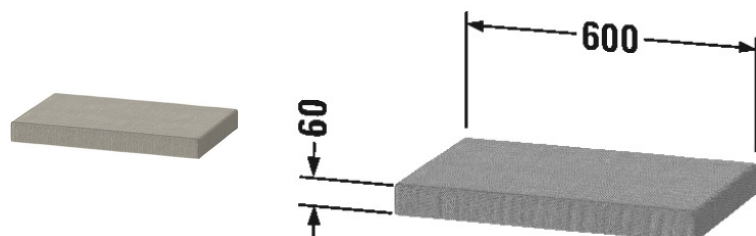

**Happy D.2 Plus Seat cushion # HP96710BCBC**

| &lt; 600 mm &gt; |

Seat cushion	Dimension	Weight	Order number
for metal console with lateral addition			
<b>Colors</b>			
MBC Greige			
<b>Variant</b>			
	600 x 380 mm		HP96710BCBC
<b>Suitable products</b>			
Furniture washbasin c-shaped with metal console floor-standing 2 wooden shelves, 1 towel rail, 1 drawer, lateral addition on the left, Furniture washbasin Happy D.2 Plus included, with overflow, with tap platform, Acrylic cover below tap platform, Ceramic covered push-open waste included, Metal console with integrated height adjustment, 1200 x 490 mm	1200 x 490 mm		HP4845 E/N/O
Furniture washbasin c-shaped with metal console floor-standing 2 wooden shelves, 1 towel rail, 1 drawer, lateral addition on the left, Furniture washbasin Happy D.2 Plus included, with overflow, with tap platform, Acrylic cover below tap platform, Ceramic covered push-open waste included, Metal console with integrated height adjustment, 1400 x 490 mm	1400 x 490 mm		HP4847 E/N/O
Furniture washbasin c-shaped with metal console floor-standing 2 wooden shelves, 1 towel rail, 1 drawer, lateral addition on the left, Furniture washbasin Happy D.2 Plus included, with overflow, with tap platform, Acrylic cover below tap platform, Ceramic covered push-open waste included, Metal console with integrated height adjustment, 1600 x 490 mm	1600 x 490 mm		HP4848 E/N/O
Furniture washbasin c-bonded with metal console floor-standing 2 wooden shelves, 1 towel rail, 1 drawer, lateral addition on the left, Furniture washbasin Happy D.2 Plus included, with overflow, with tap platform, Acrylic cover below tap platform, Ceramic covered push-open waste included, Metal console with integrated height adjustment, 1200 x 490 mm	1200 x 490 mm		HP4745 E/N/O
Furniture washbasin c-shaped with metal console floor-standing 2 wooden shelves, 1 towel rail, 1 drawer, lateral addition on the right, Furniture washbasin Happy D.2 Plus included, with overflow, with tap platform, Acrylic cover below tap platform, Ceramic covered push-open waste included, Metal console with integrated height adjustment, 1200 x 490 mm	1200 x 490 mm		HP4850 E/N/O