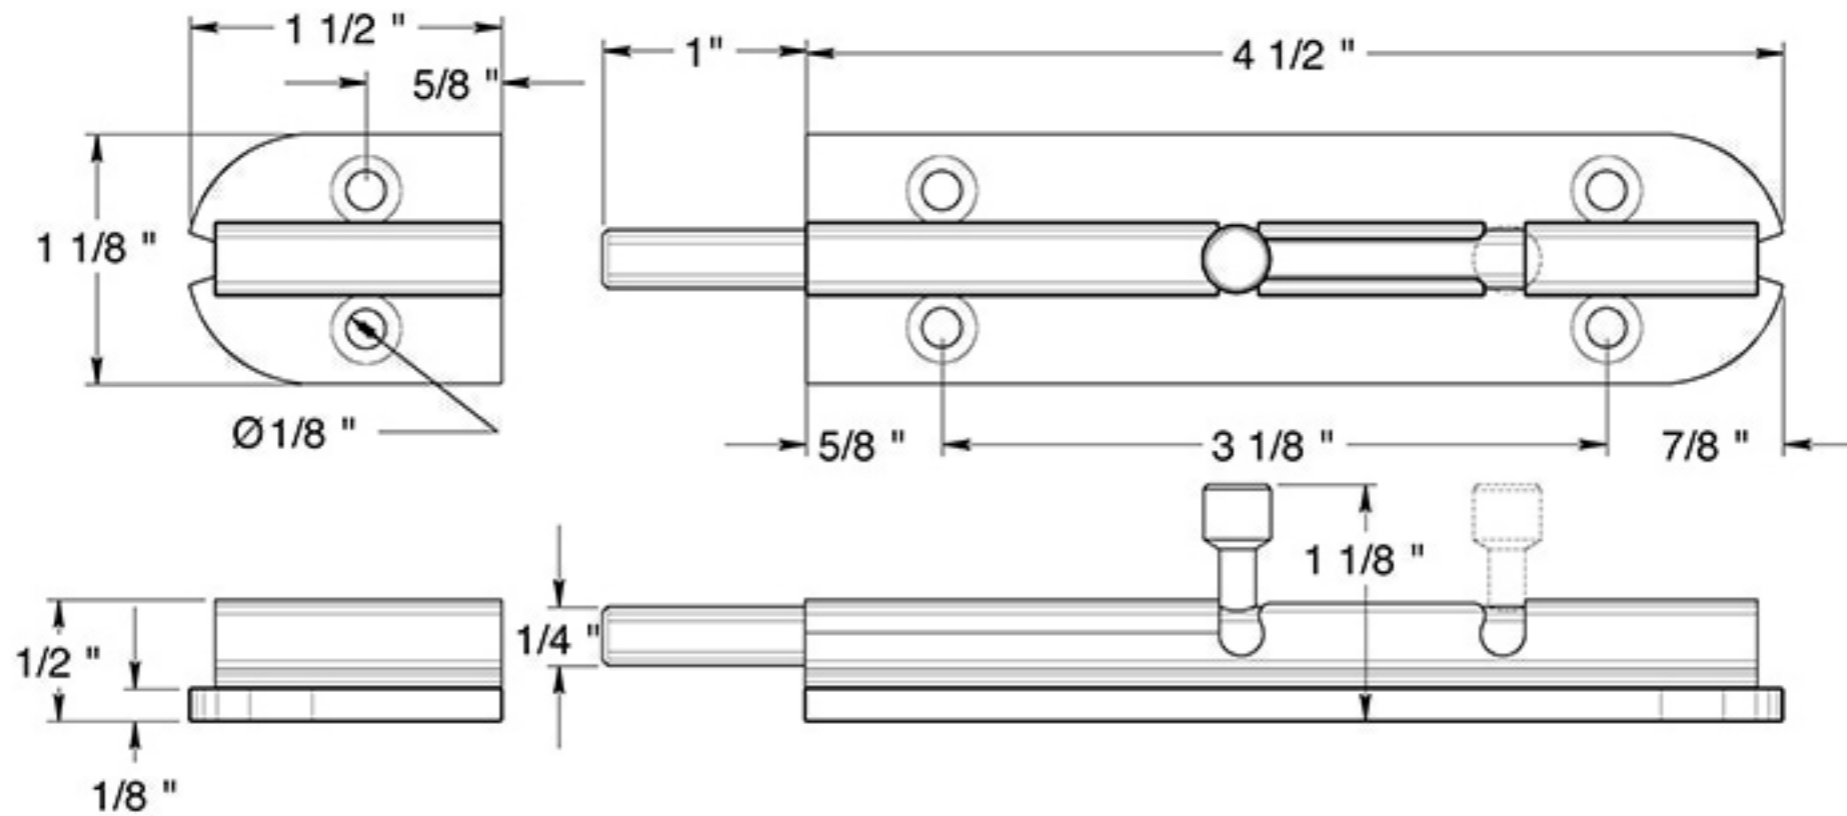

6BB32D

6" BARREL BOLT / STAINLESS STEEL

DRAWING NOT TO SCALE

NOTE: Deltana reserves the right to constantly improve its products and is not responsible for differences between the product in-hand and the specifications contained in this drawing. We do not recommend to pre-drill holes or pre-cut woods or metals based on the drawing information if the veracity of the specifications has not been proven by the live product.