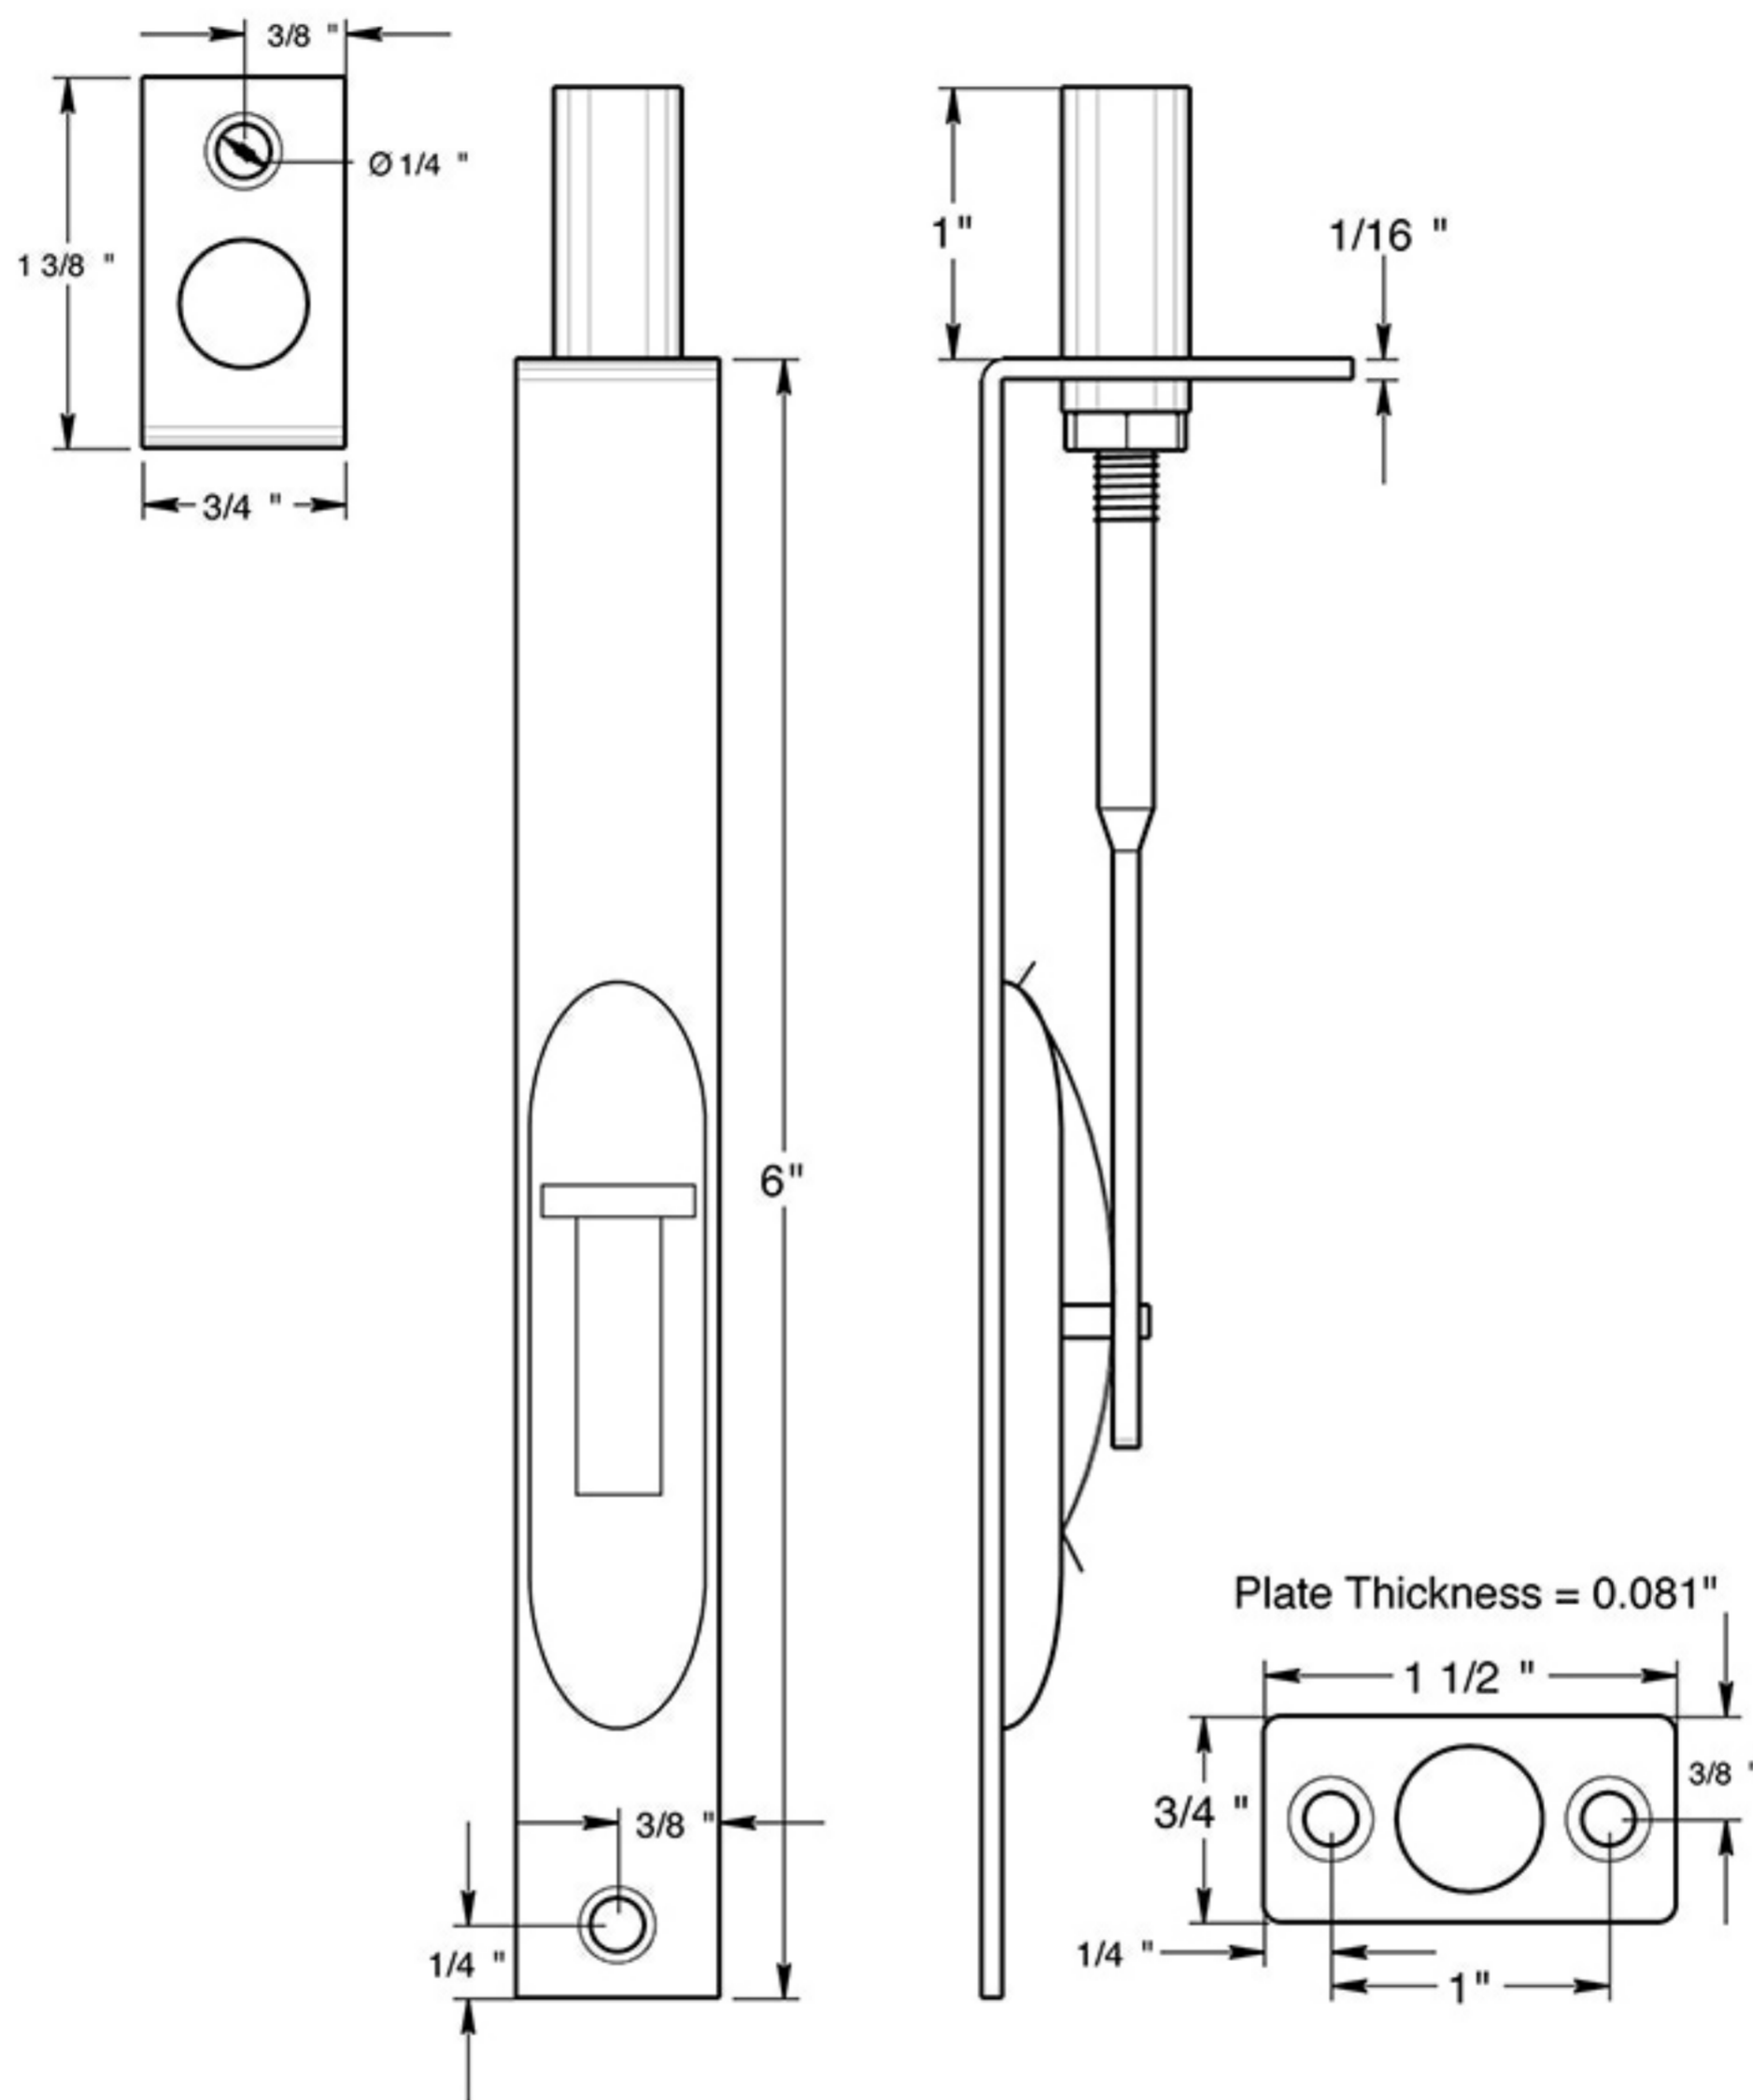

# 6FBS32D

6" FLUSH BOLT / HD / SQUARE CORNERS / SOLID BRASS

DRAWING NOT TO SCALE

NOTE: Deltana reserves the right to constantly improve its products and is not responsible for differences between the product in-hand and the specifications contained in this drawing. We do not recommend to pre-drill holes or pre-cut woods or metals based on the drawing information if the veracity of the specifications has not been proven by the live product.