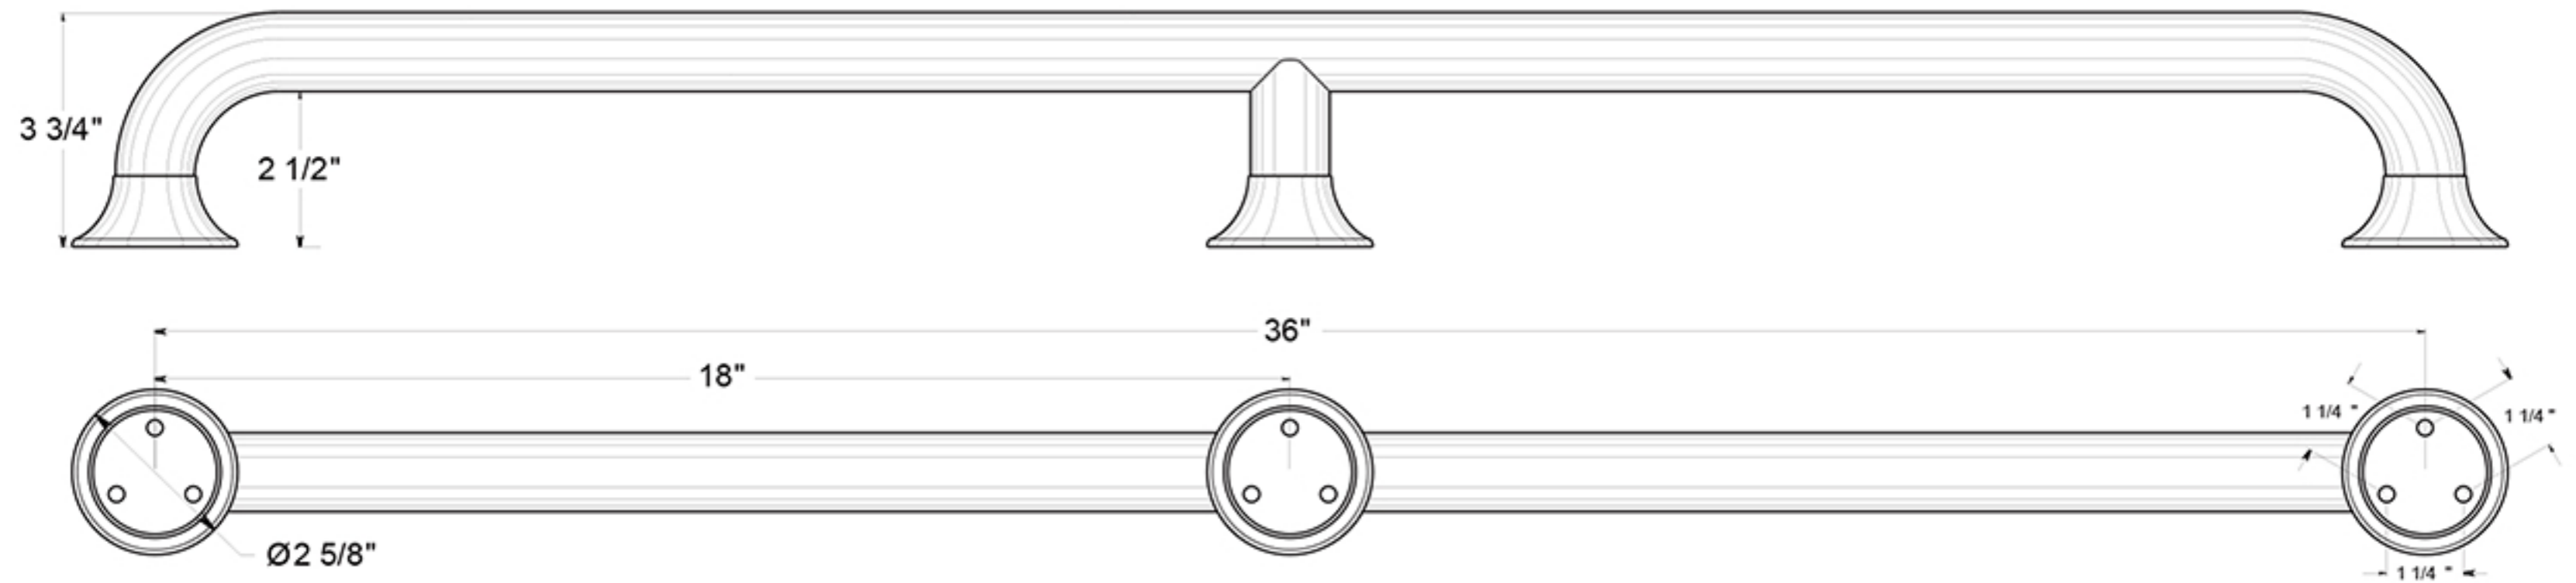

88GB36

36" GRAB BAR / 1-1/4" DIAMETER / WITH CENTER POST / SOLID BRASS

DRAWING NOT TO SCALE

NOTE: Deltana reserves the right to constantly improve its products and is not responsible for differences between the product in-hand and the specifications contained in this drawing. We do not recommend to pre-drill holes or pre-cut woods or metals based on the drawing information if the veracity of the specifications has not been proven by the live product.