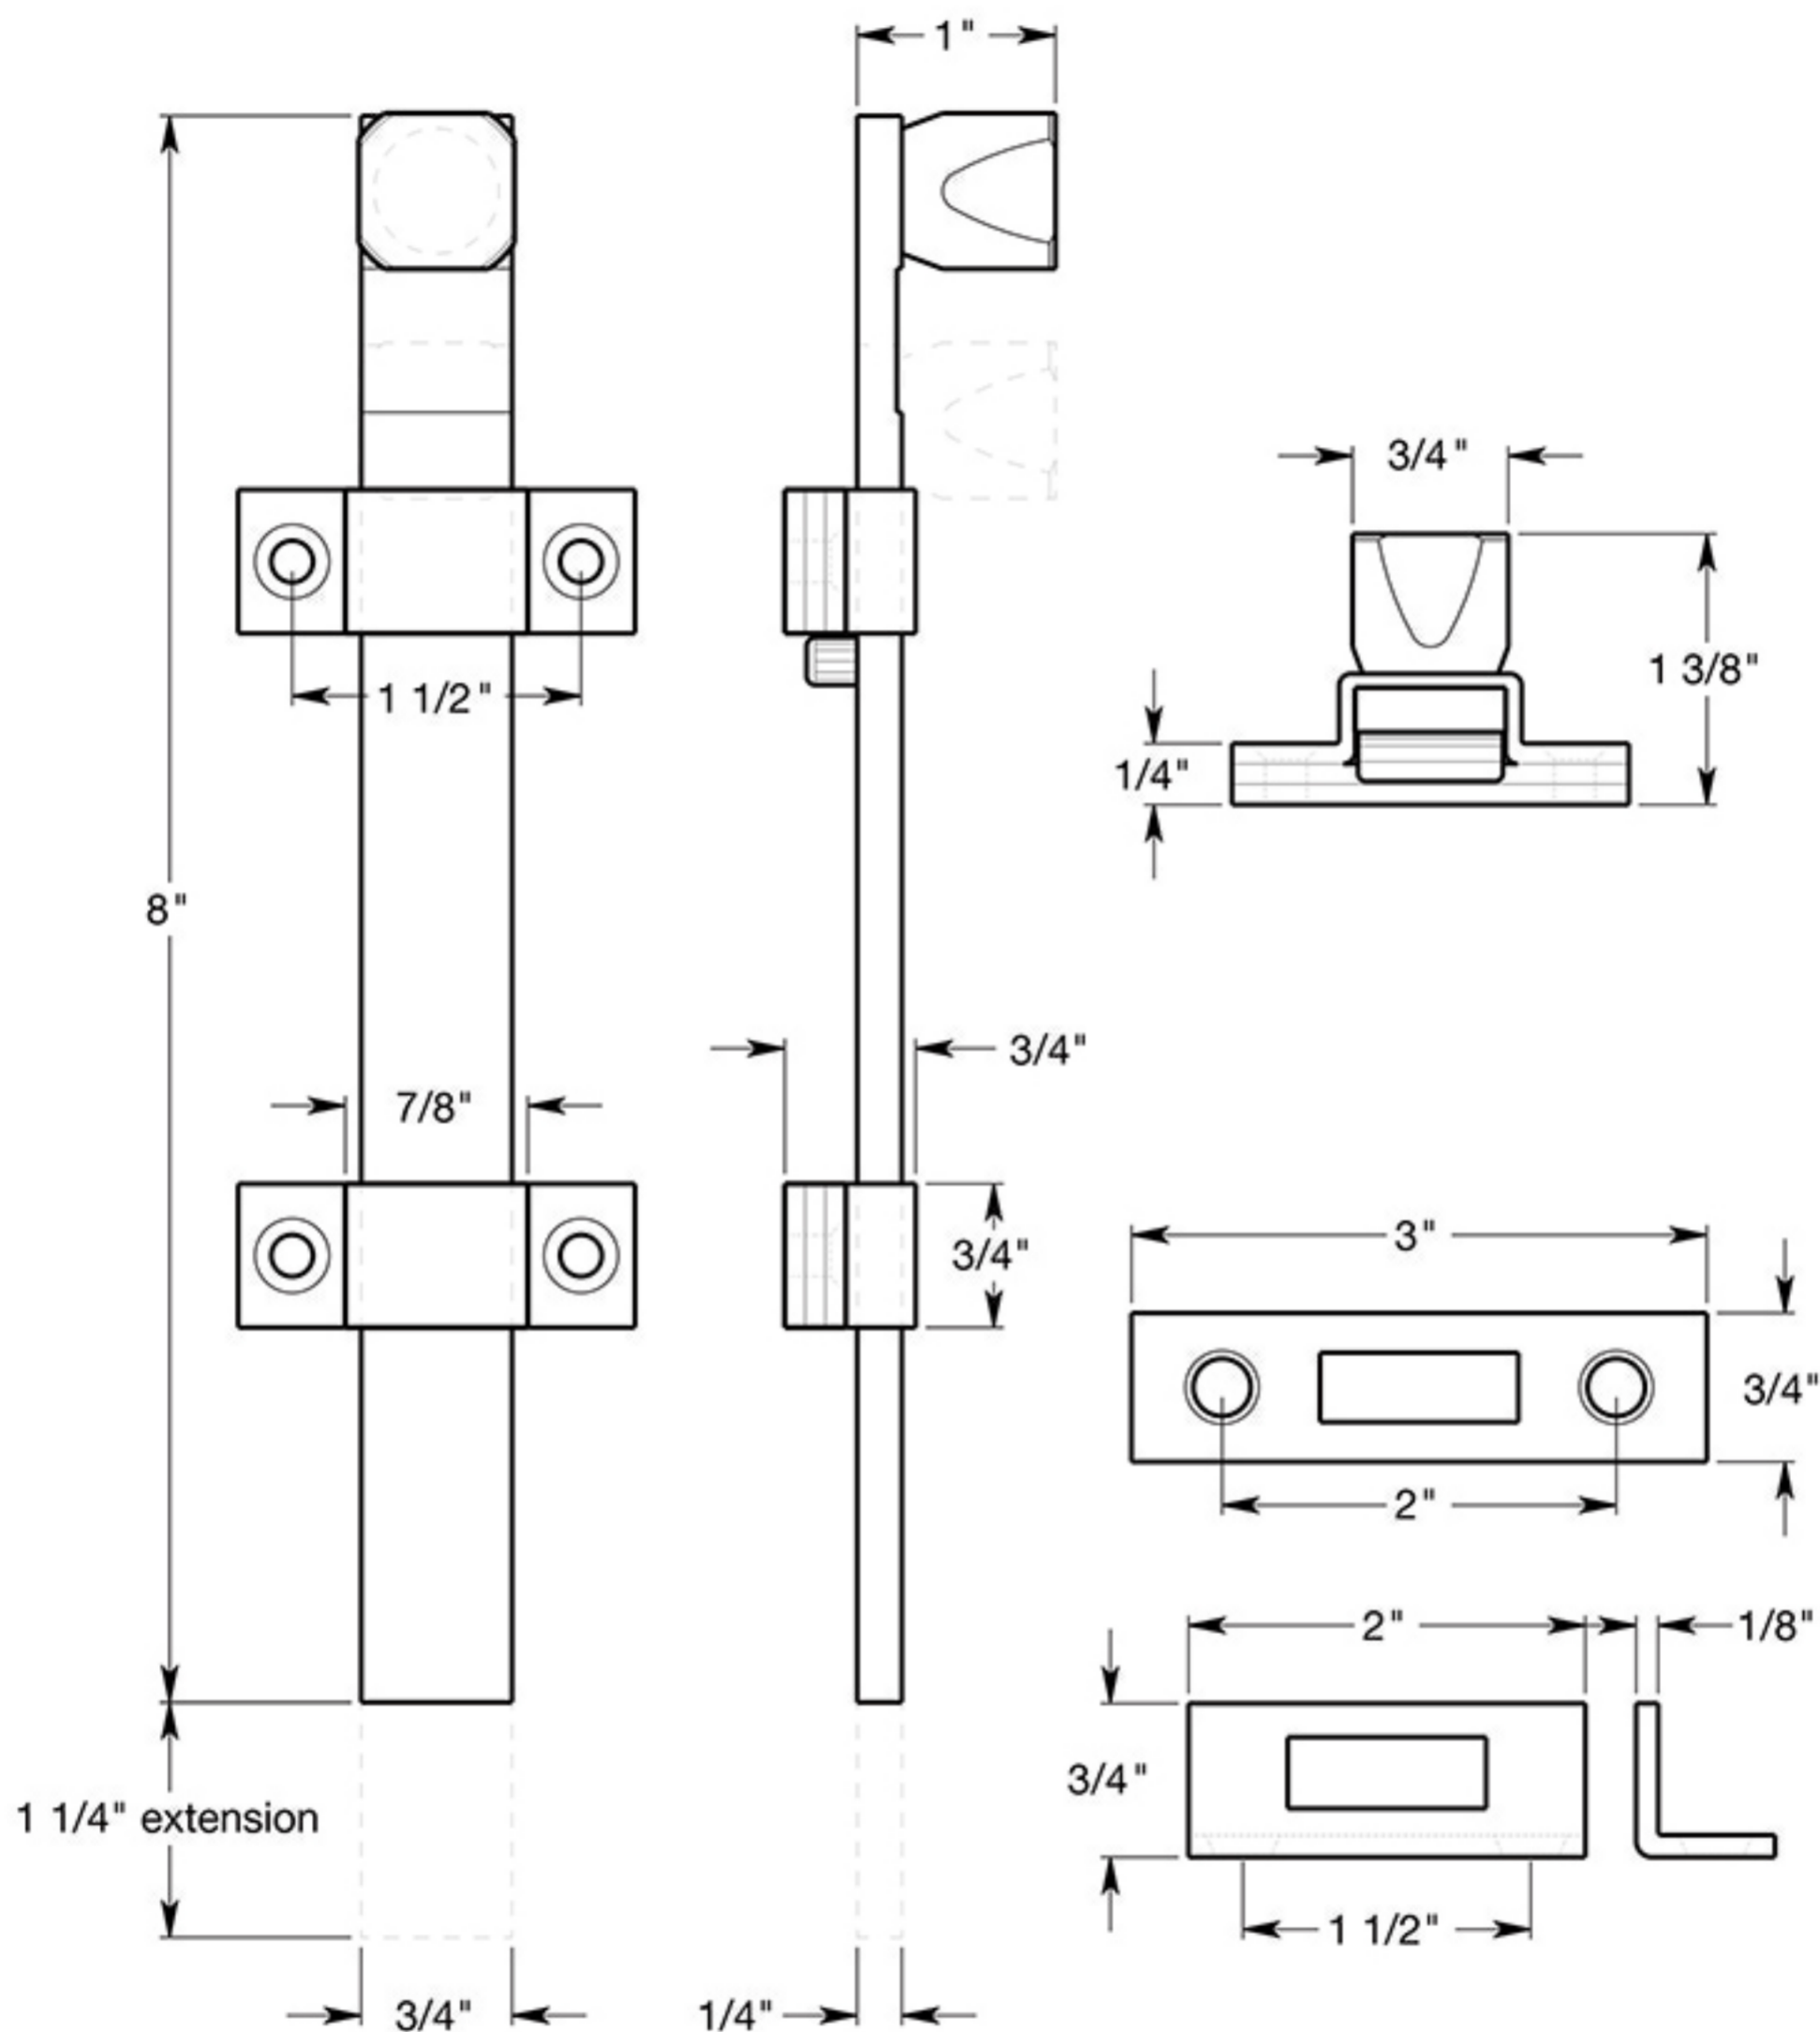

# 8SSB

8" SECURITY BOLT / HD / STAINLESS STEEL

DRAWING NOT TO SCALE

NOTE: Deltana reserves the right to constantly improve its products and is not responsible for differences between the product in-hand and the specifications contained in this drawing. We do not recommend to pre-drill holes or pre-cut woods or metals based on the drawing information if the veracity of the specifications has not been proven by the live product.